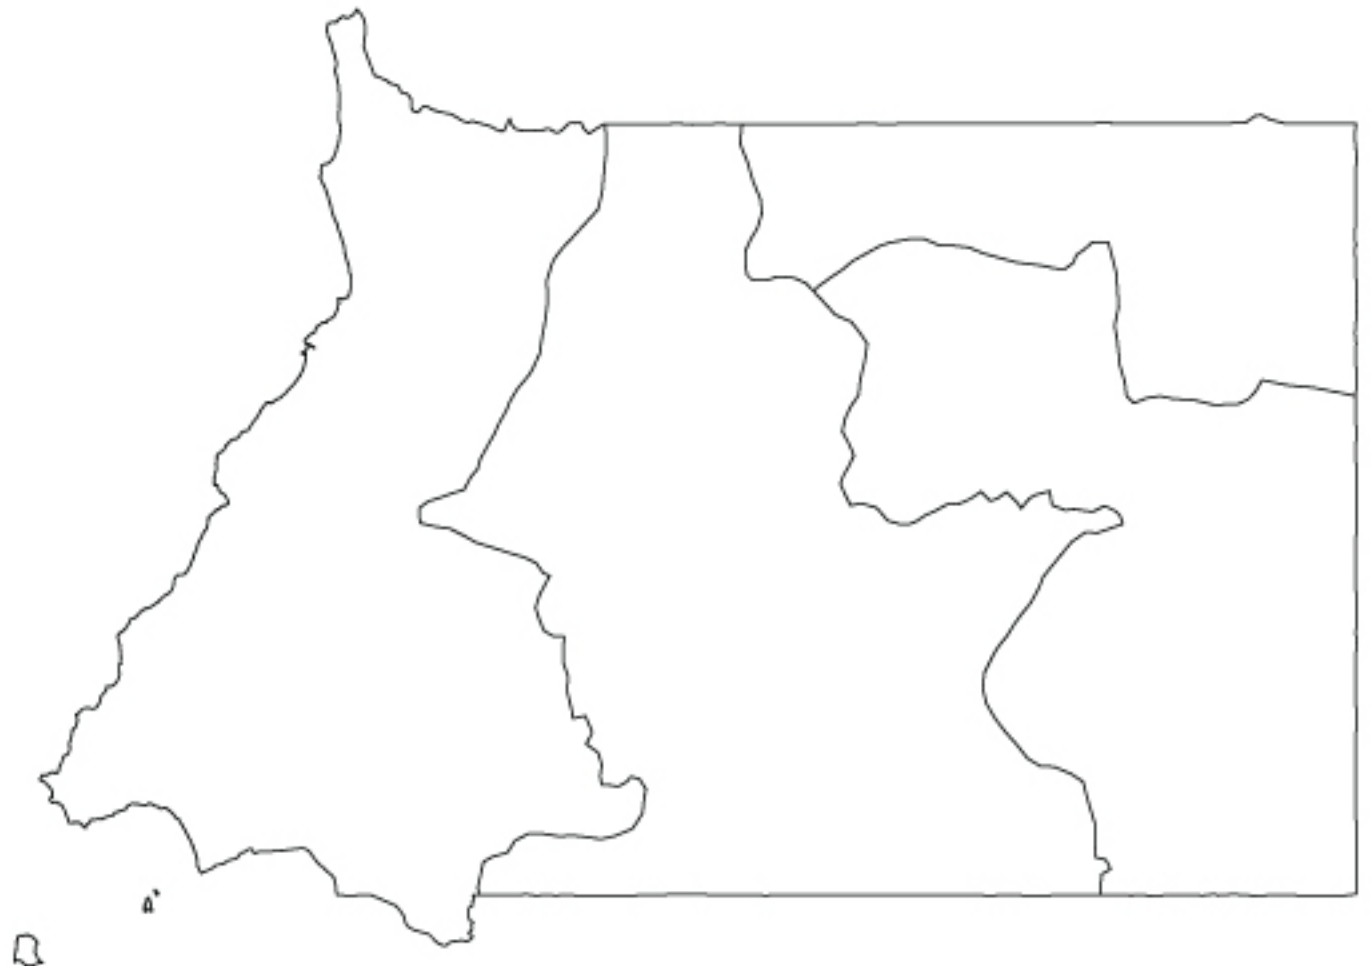

# EQUATORIAL GUINEA (Blank Map)

0 25 50 Km  
0 25 Miles