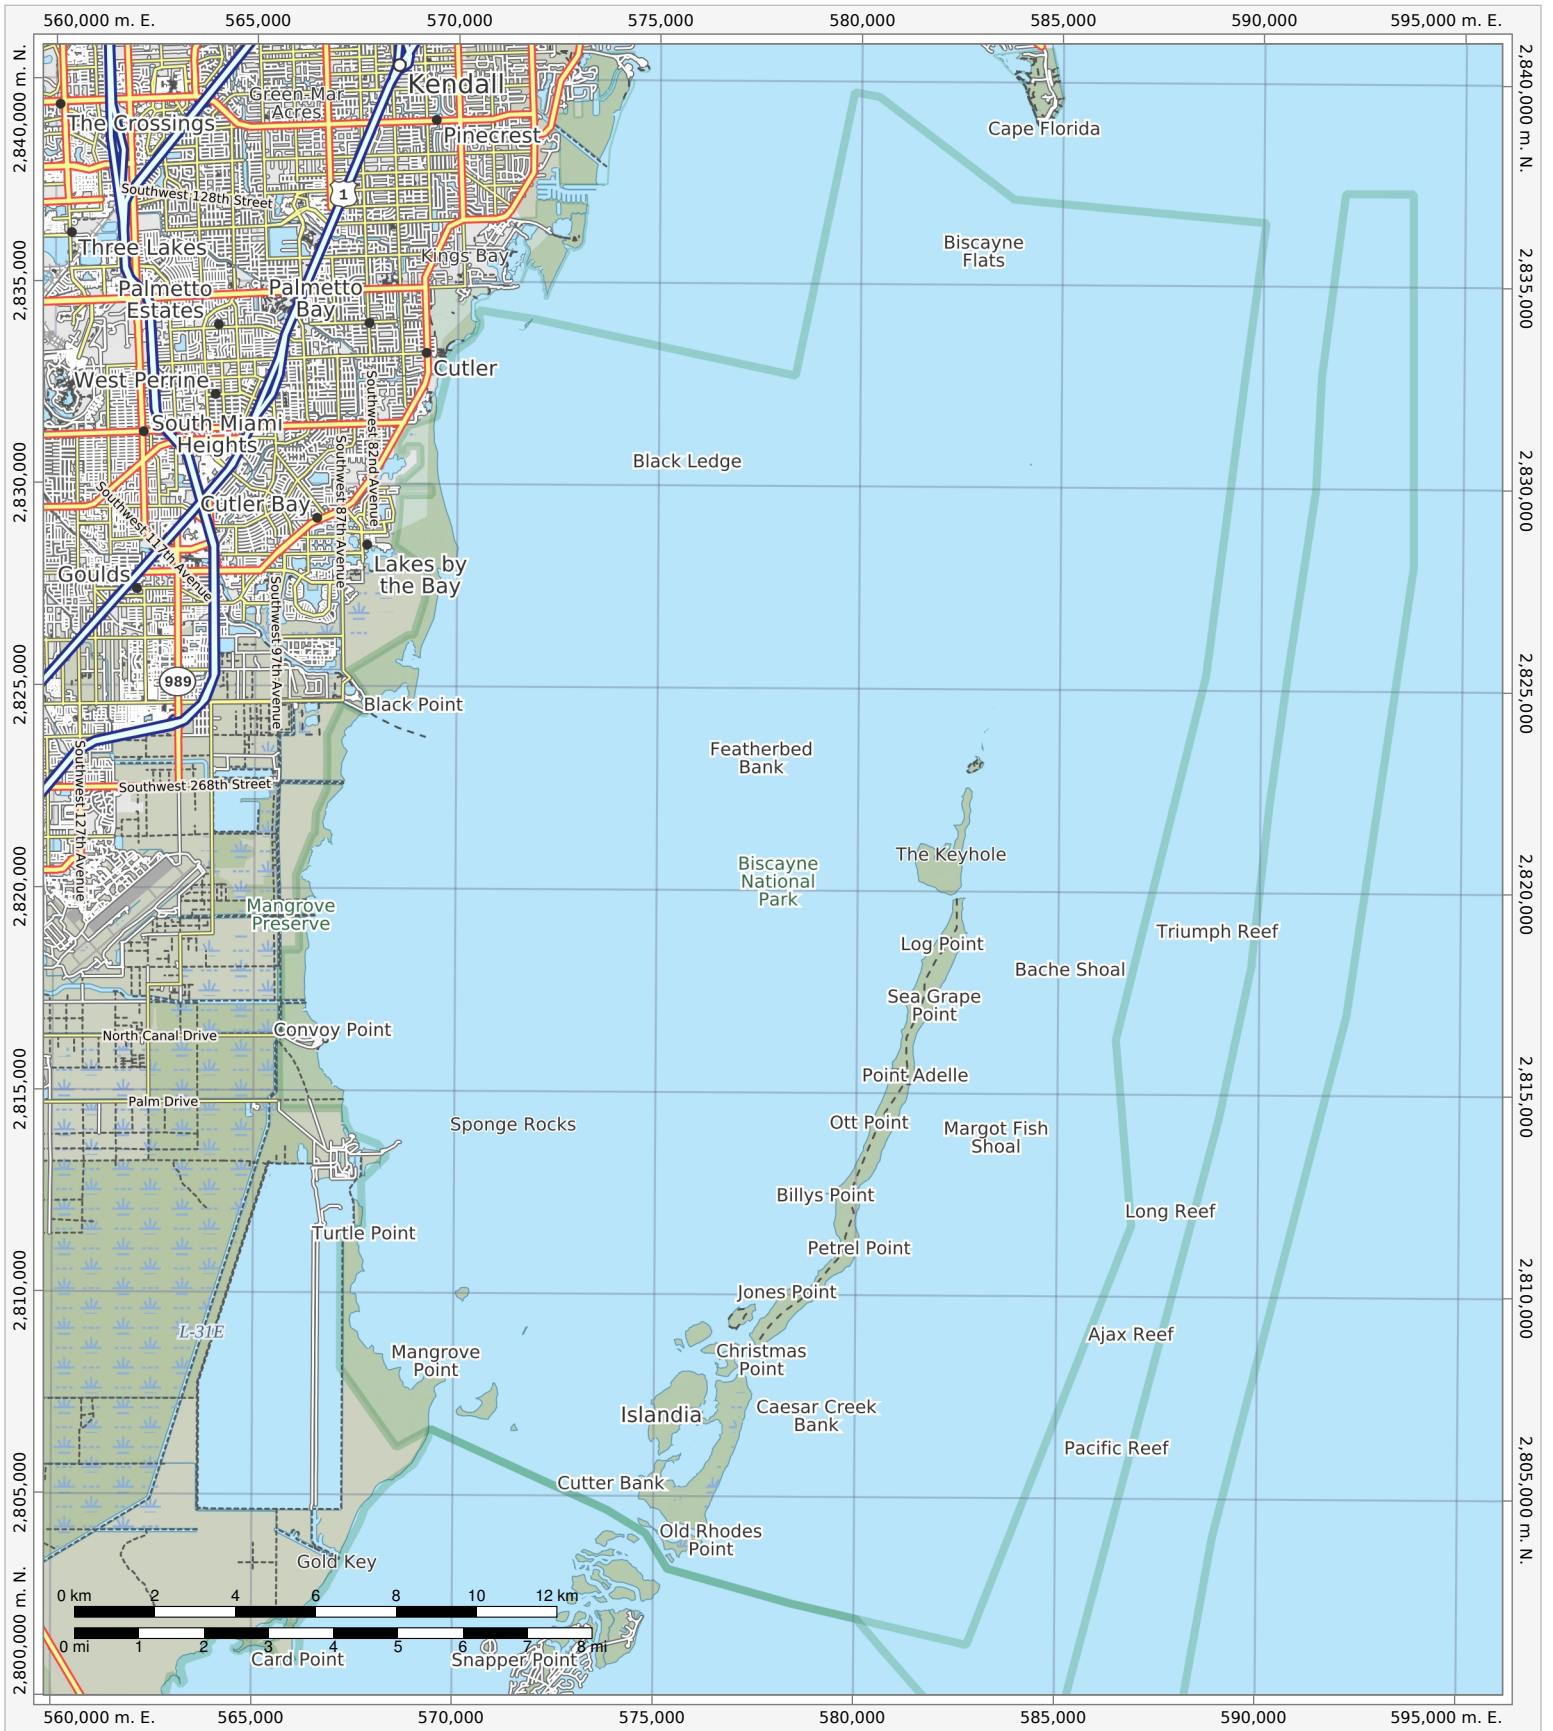

Biscayne National Park

Bottom Left: 80°24'20"W 25°18'56"N Top Right: 80°2'40"W 25°41'3"N
Ground Scale 1:190,000
UTM Grid (WGS84) Zone 17 North

Date of Production: May 17th, 2023

© 2022 MapSherpa. All rights reserved.
Use of this map and its contents are governed by the MapSherpa
Terms and Conditions available at www.mapsherpa.com/terms
This map is not to be used for marine or air navigation.

Full data attribution: www.mapsherpa.com/data/terrain/terrain2022
Map Data: © OpenStreetMap contributors, NRCAN, GeoBase, National Atlas of the United States,
National Wetlands Inventory, U.S. Census Bureau, USGS, EROS Center, North American Atlas, geonames.org
We make every effort to ensure the accuracy of data in our publications, however, it is possible
that errors may be present. While we sincerely regret any inconvenience this may cause you,
we cannot accept responsibility for any damages that may arise from using this publication.