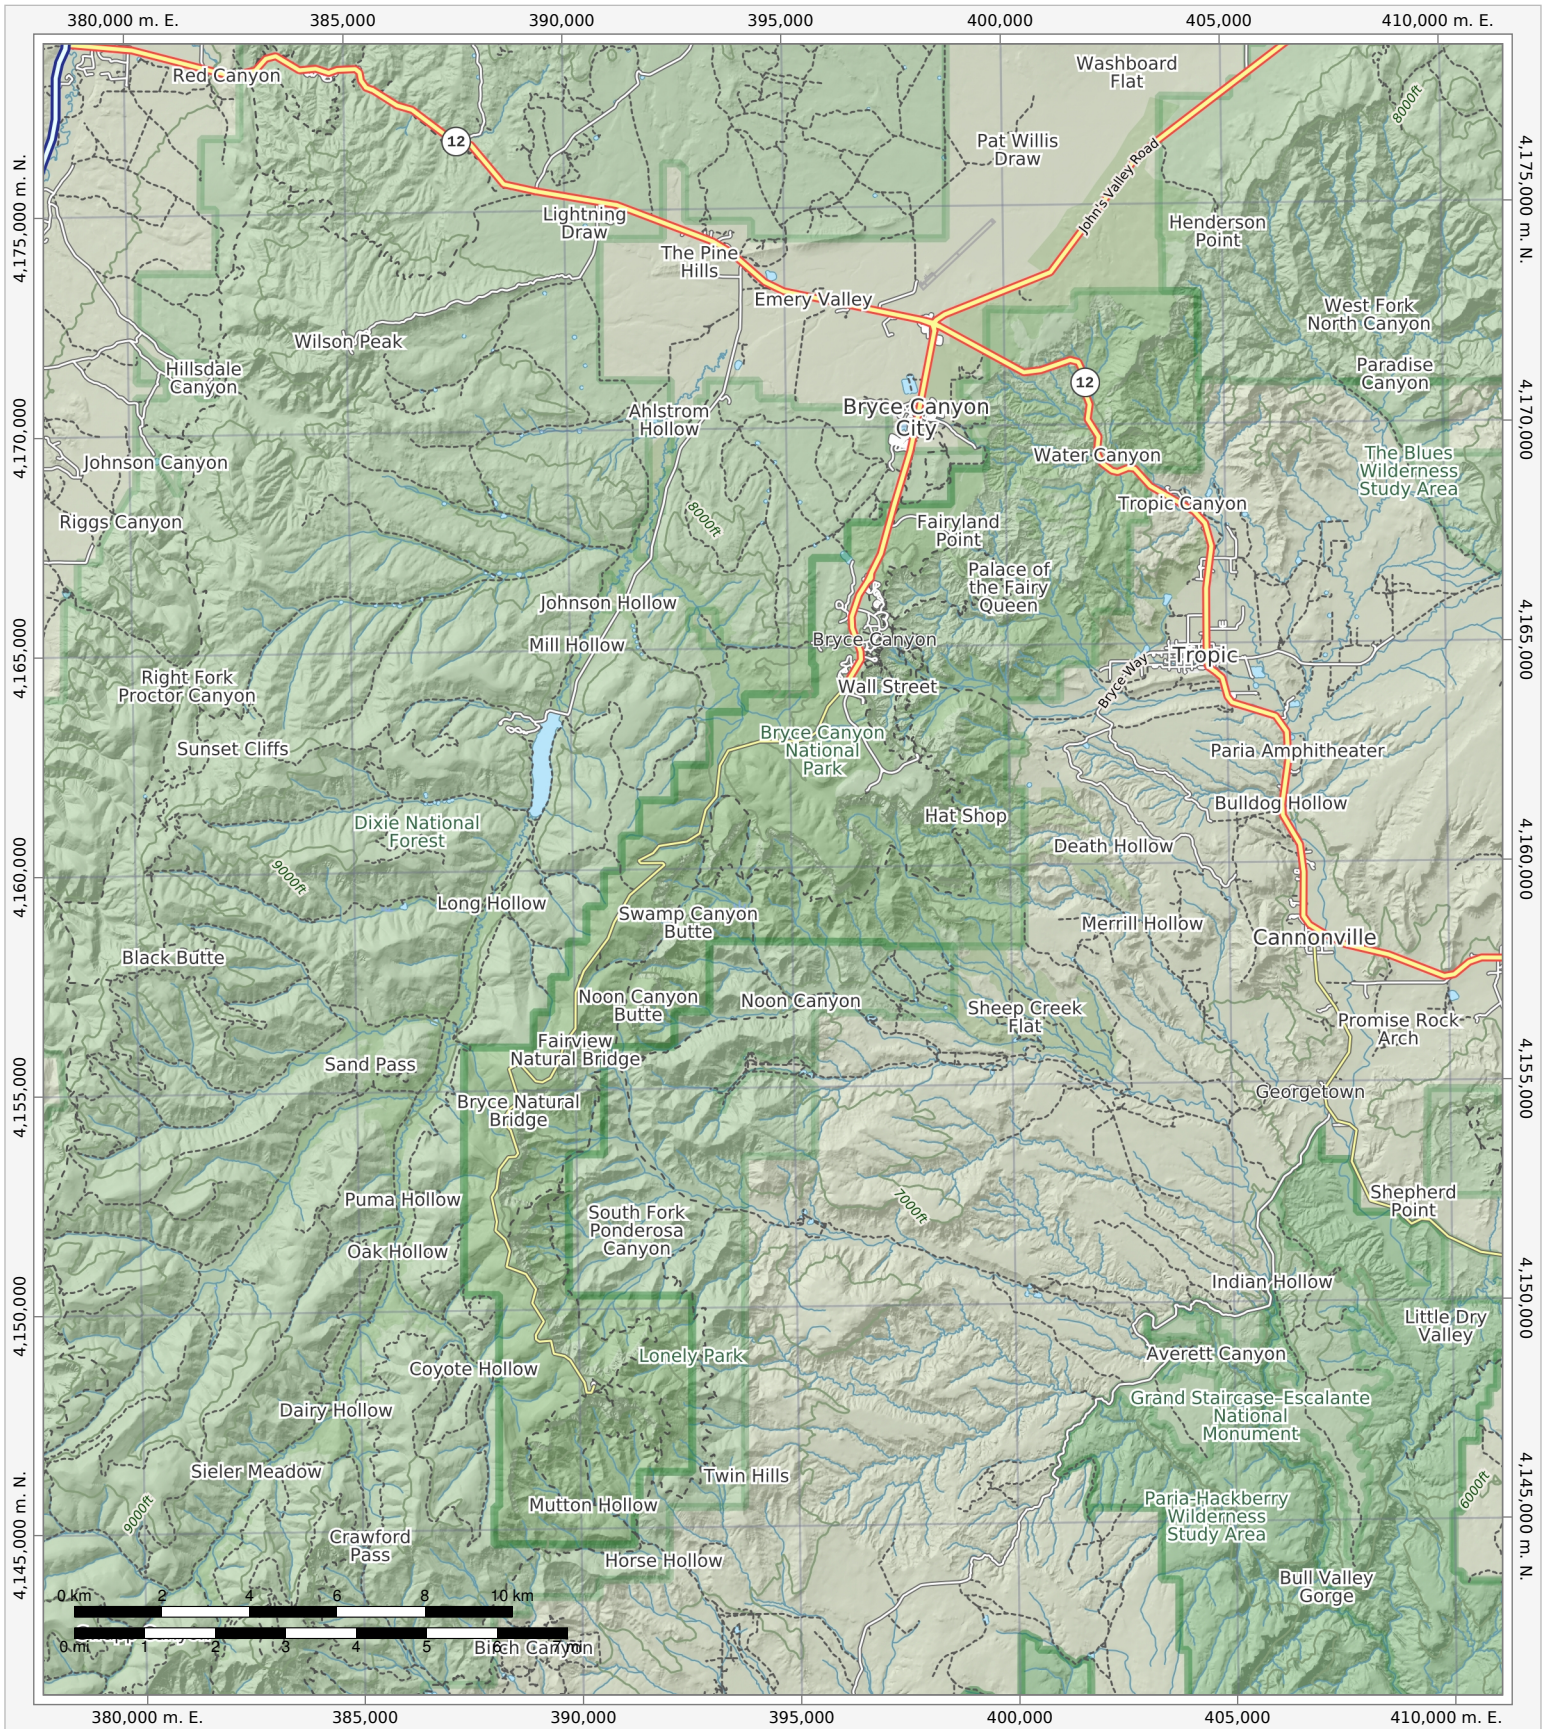

Bryce Canyon National Park

Bottom Left: 112°22'59"W 37°24'41"N Top Right: 112°0'19"W 37°45'N
Ground Scale 1:175,000
UTM Grid (WGS84) Zone 12 North

Date of Production: May 2nd, 2023

© 2022 MapSherpa. All rights reserved.
Use of this map and its contents are governed by the MapSherpa
Terms and Conditions available at www.mapsherpa.com/terms
This map is not to be used for marine or air navigation.

Full data attribution: www.mapsherpa.com/data/terrain/terrain2022
Map Data: © OpenStreetMap contributors, NRCAN, GeoBase, National Atlas of the United States,
National Wetlands Inventory, U.S. Census Bureau, USGS, EROS Center, North American Atlas, geonames.org
We make every effort to ensure the accuracy of data in our publications, however, it is possible
that errors may be present. While we sincerely regret any inconvenience this may cause you,
we cannot accept responsibility for any damages that may arise from using this publication.