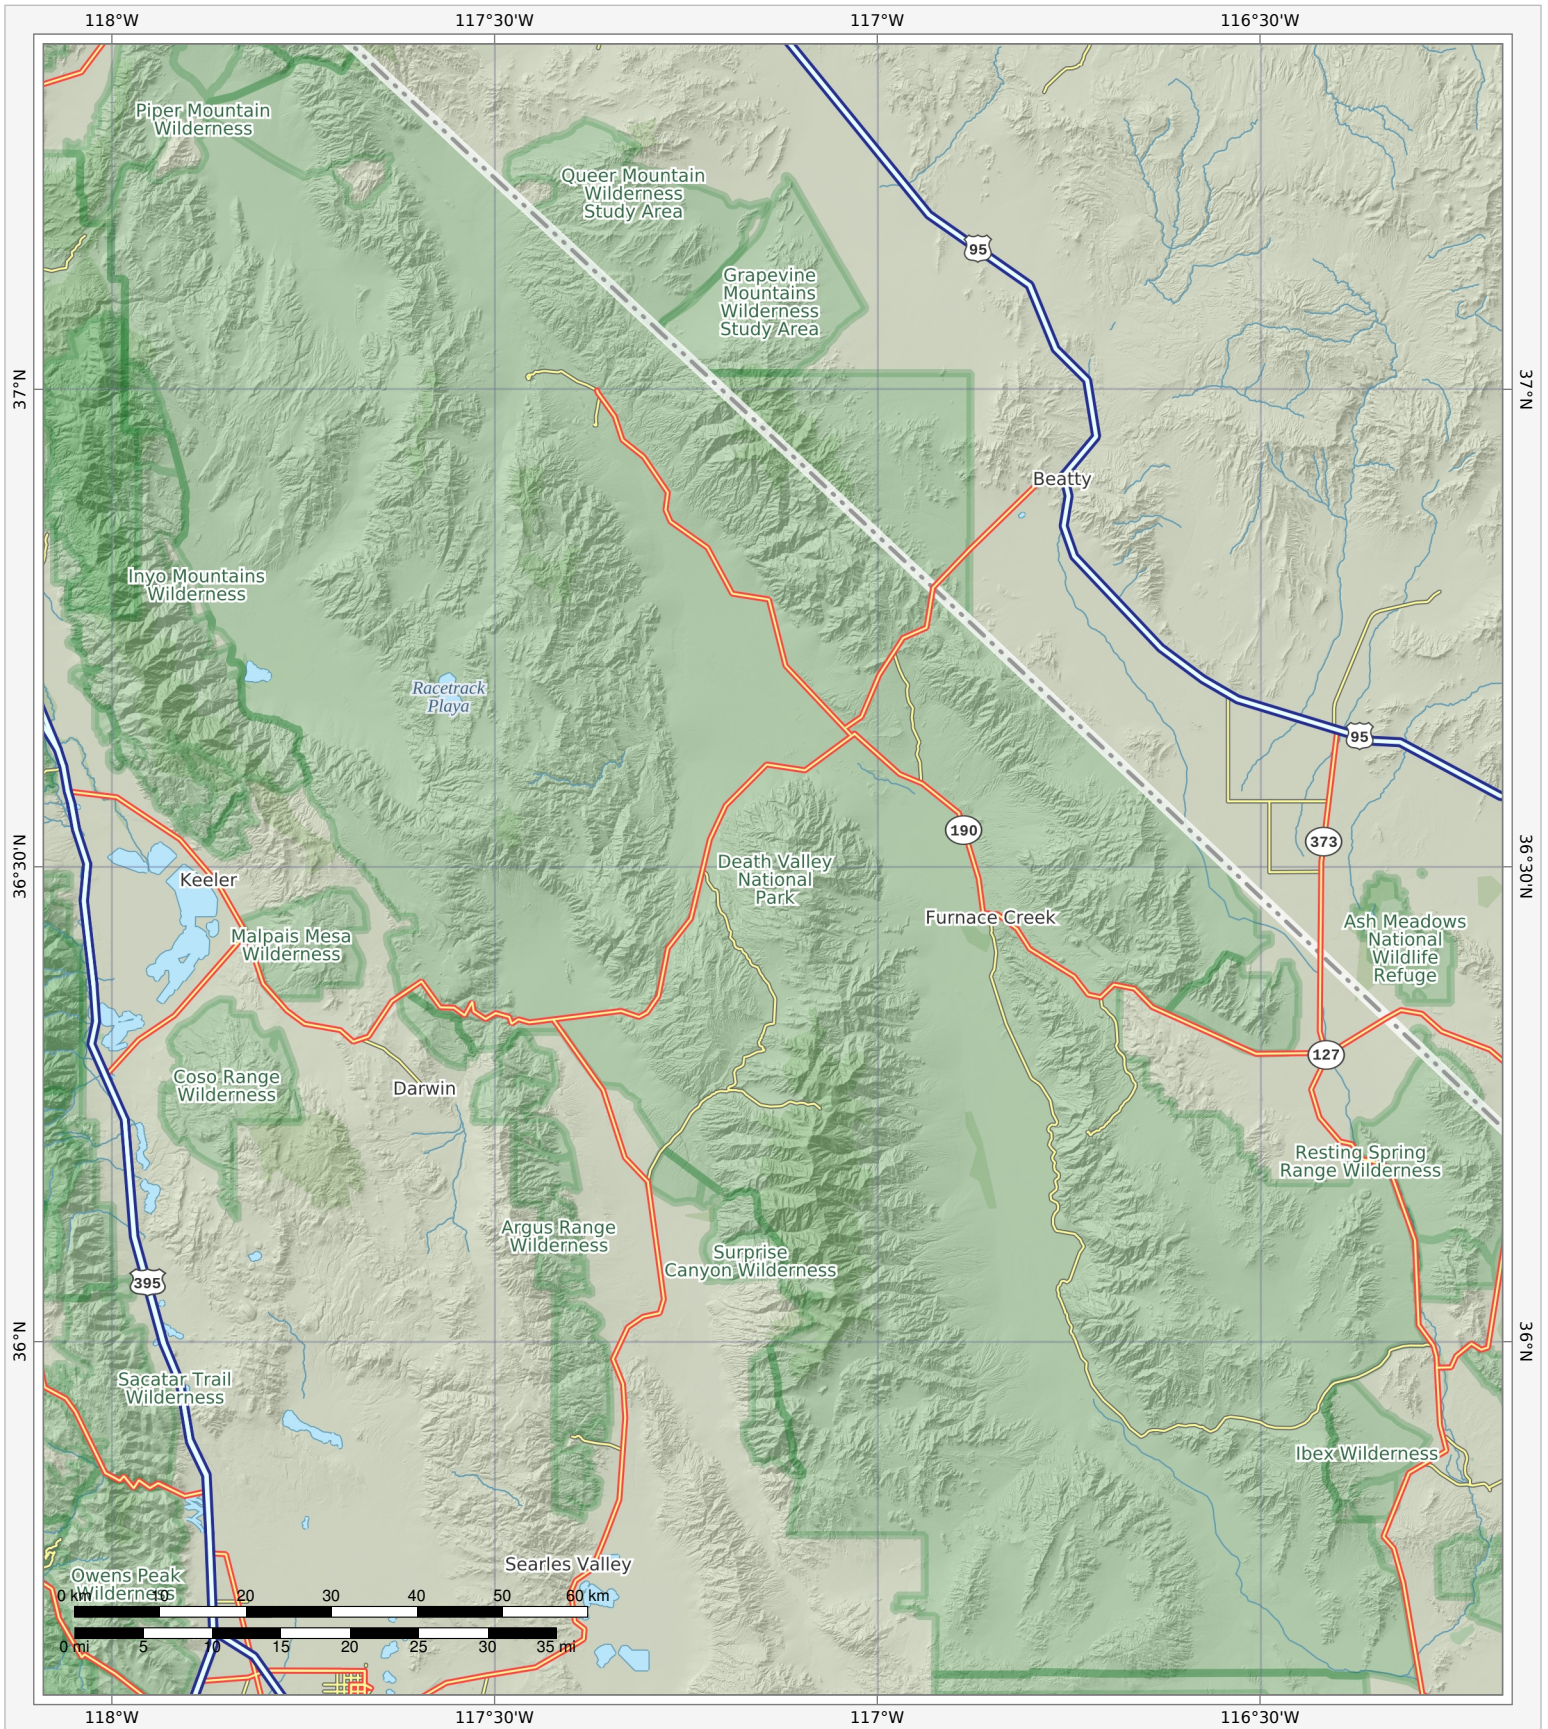

Death Valley National Park

Bottom Left: 118°5'24"W 35°37'37"N Top Right: 116°11'5"W 37°21'36"N
Ground Scale 1:885,000
Geographic Grid (WGS84)

Date of Production: May 2nd, 2023

© 2022 MapSherpa. All rights reserved.
Use of this map and its contents are governed by the MapSherpa
Terms and Conditions available at www.mapsherpa.com/terms
This map is not to be used for marine or air navigation.

Full data attribution: www.mapsherpa.com/data/terrain/terrain2022
Map Data: © OpenStreetMap contributors, NRCAN, GeoBase, National Atlas of the United States,
National Wetlands Inventory, U.S. Census Bureau, USGS, EROS Center, North American Atlas, geonames.org
We make every effort to ensure the accuracy of data in our publications, however, it is possible
that errors may be present. While we sincerely regret any inconvenience this may cause you,
we cannot accept responsibility for any damages that may arise from using this publication.