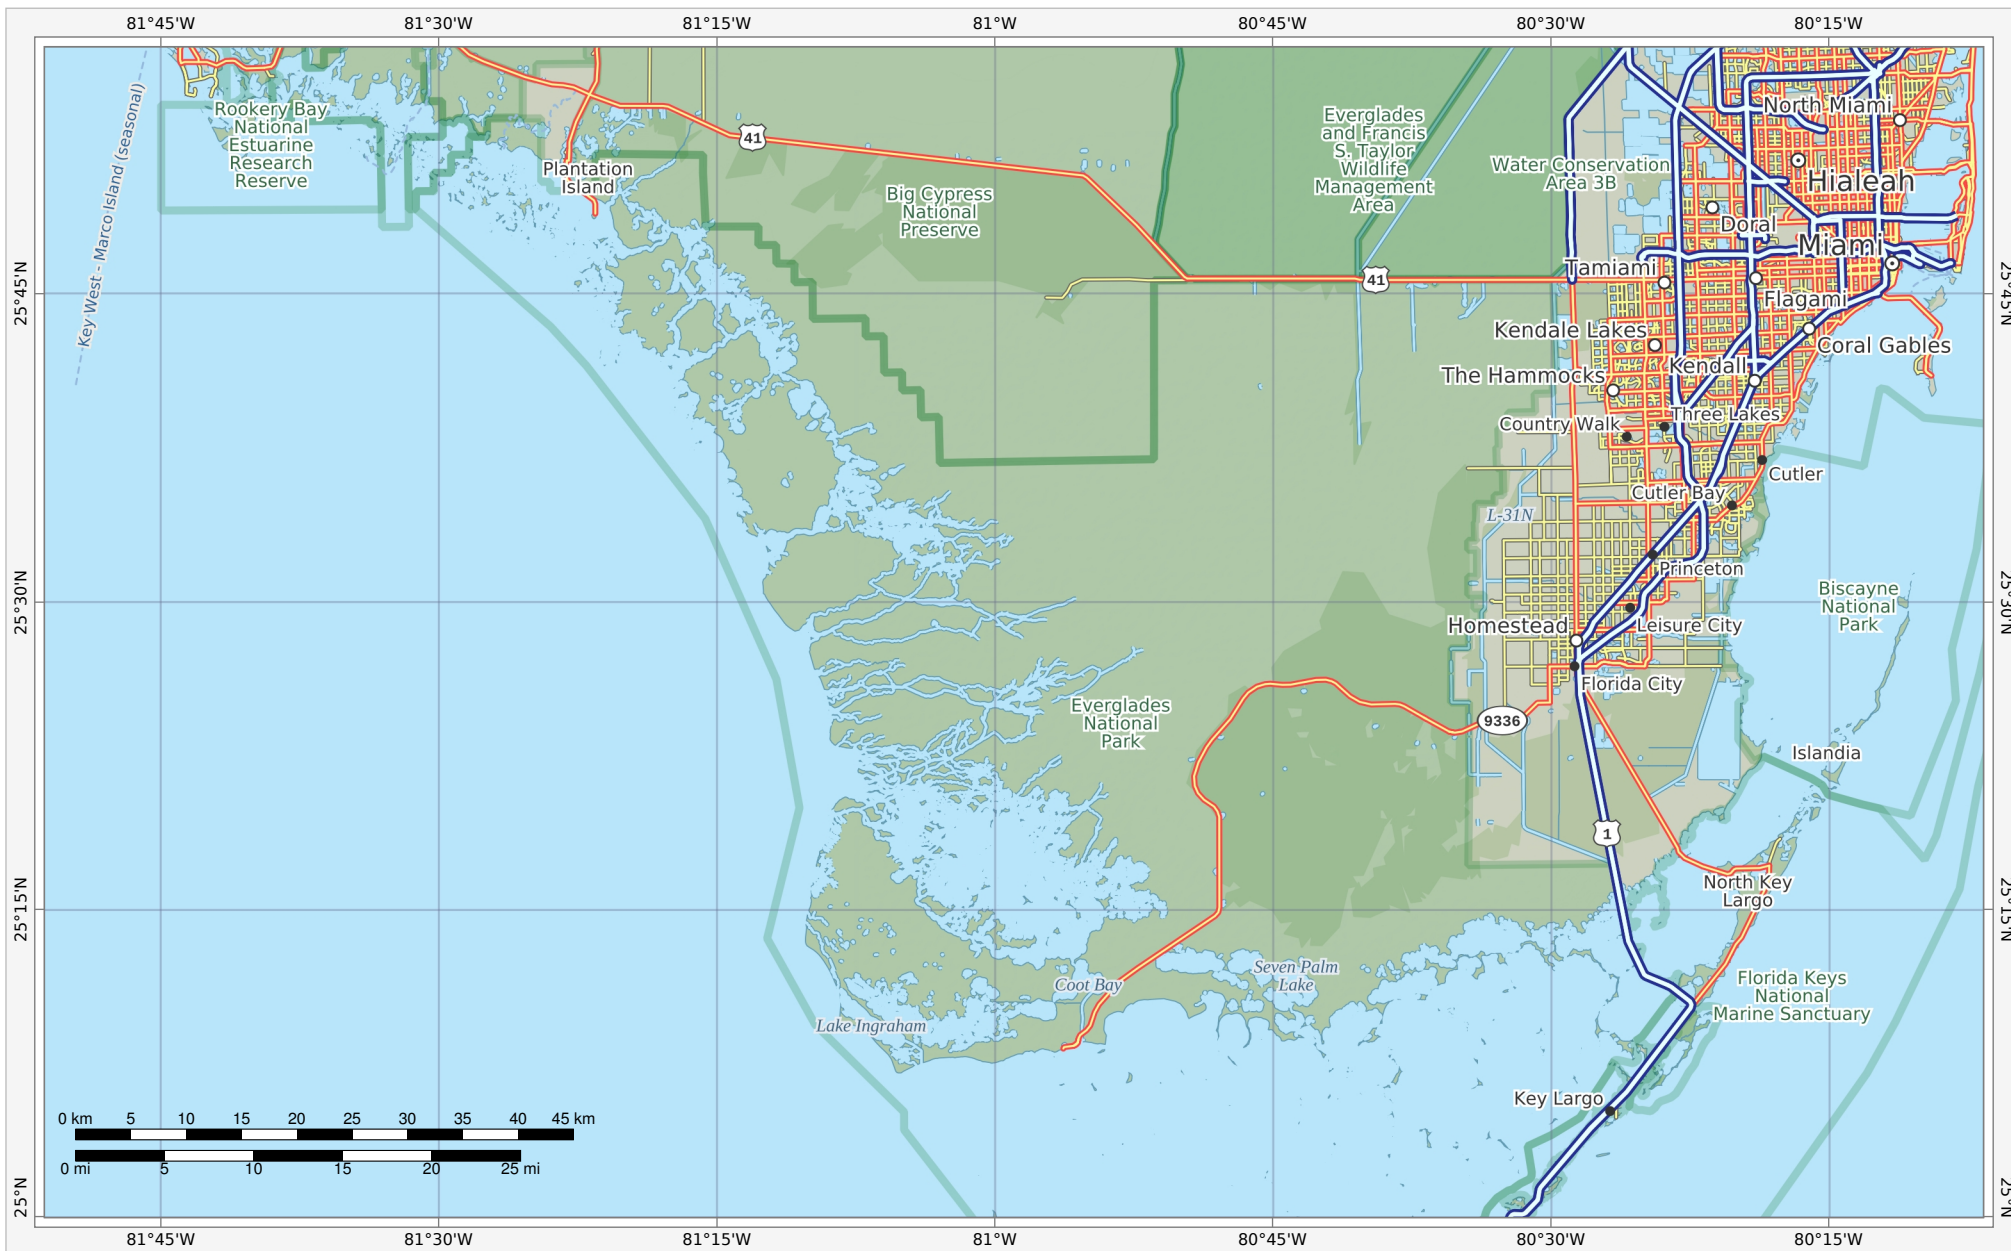

Everglades National Park

Bottom Left: 81°51'18"W 25°N Top Right: 80°6'42"W 25°57'N
 Ground Scale 1:685,000
 Geographic Grid (WGS84)

Date of Production: May 2nd, 2023

© 2022 MapSherpa. All rights reserved.
 Use of this map and its contents are governed by the MapSherpa
 Terms and Conditions available at www.mapsherpa.com/terms

This map is not to be used for marine or air navigation.

Graphic provides direction of Approximate Mean Declination for center of map

Full data attribution: www.mapsherpa.com/data/terrain/terrain2022
 Map Data: © OpenStreetMap contributors, NRCAN, GeoBase, National Atlas of the United States, National Wetlands Inventory, U.S. Census Bureau, USGS, EROS Center, North American Atlas, geonames.org