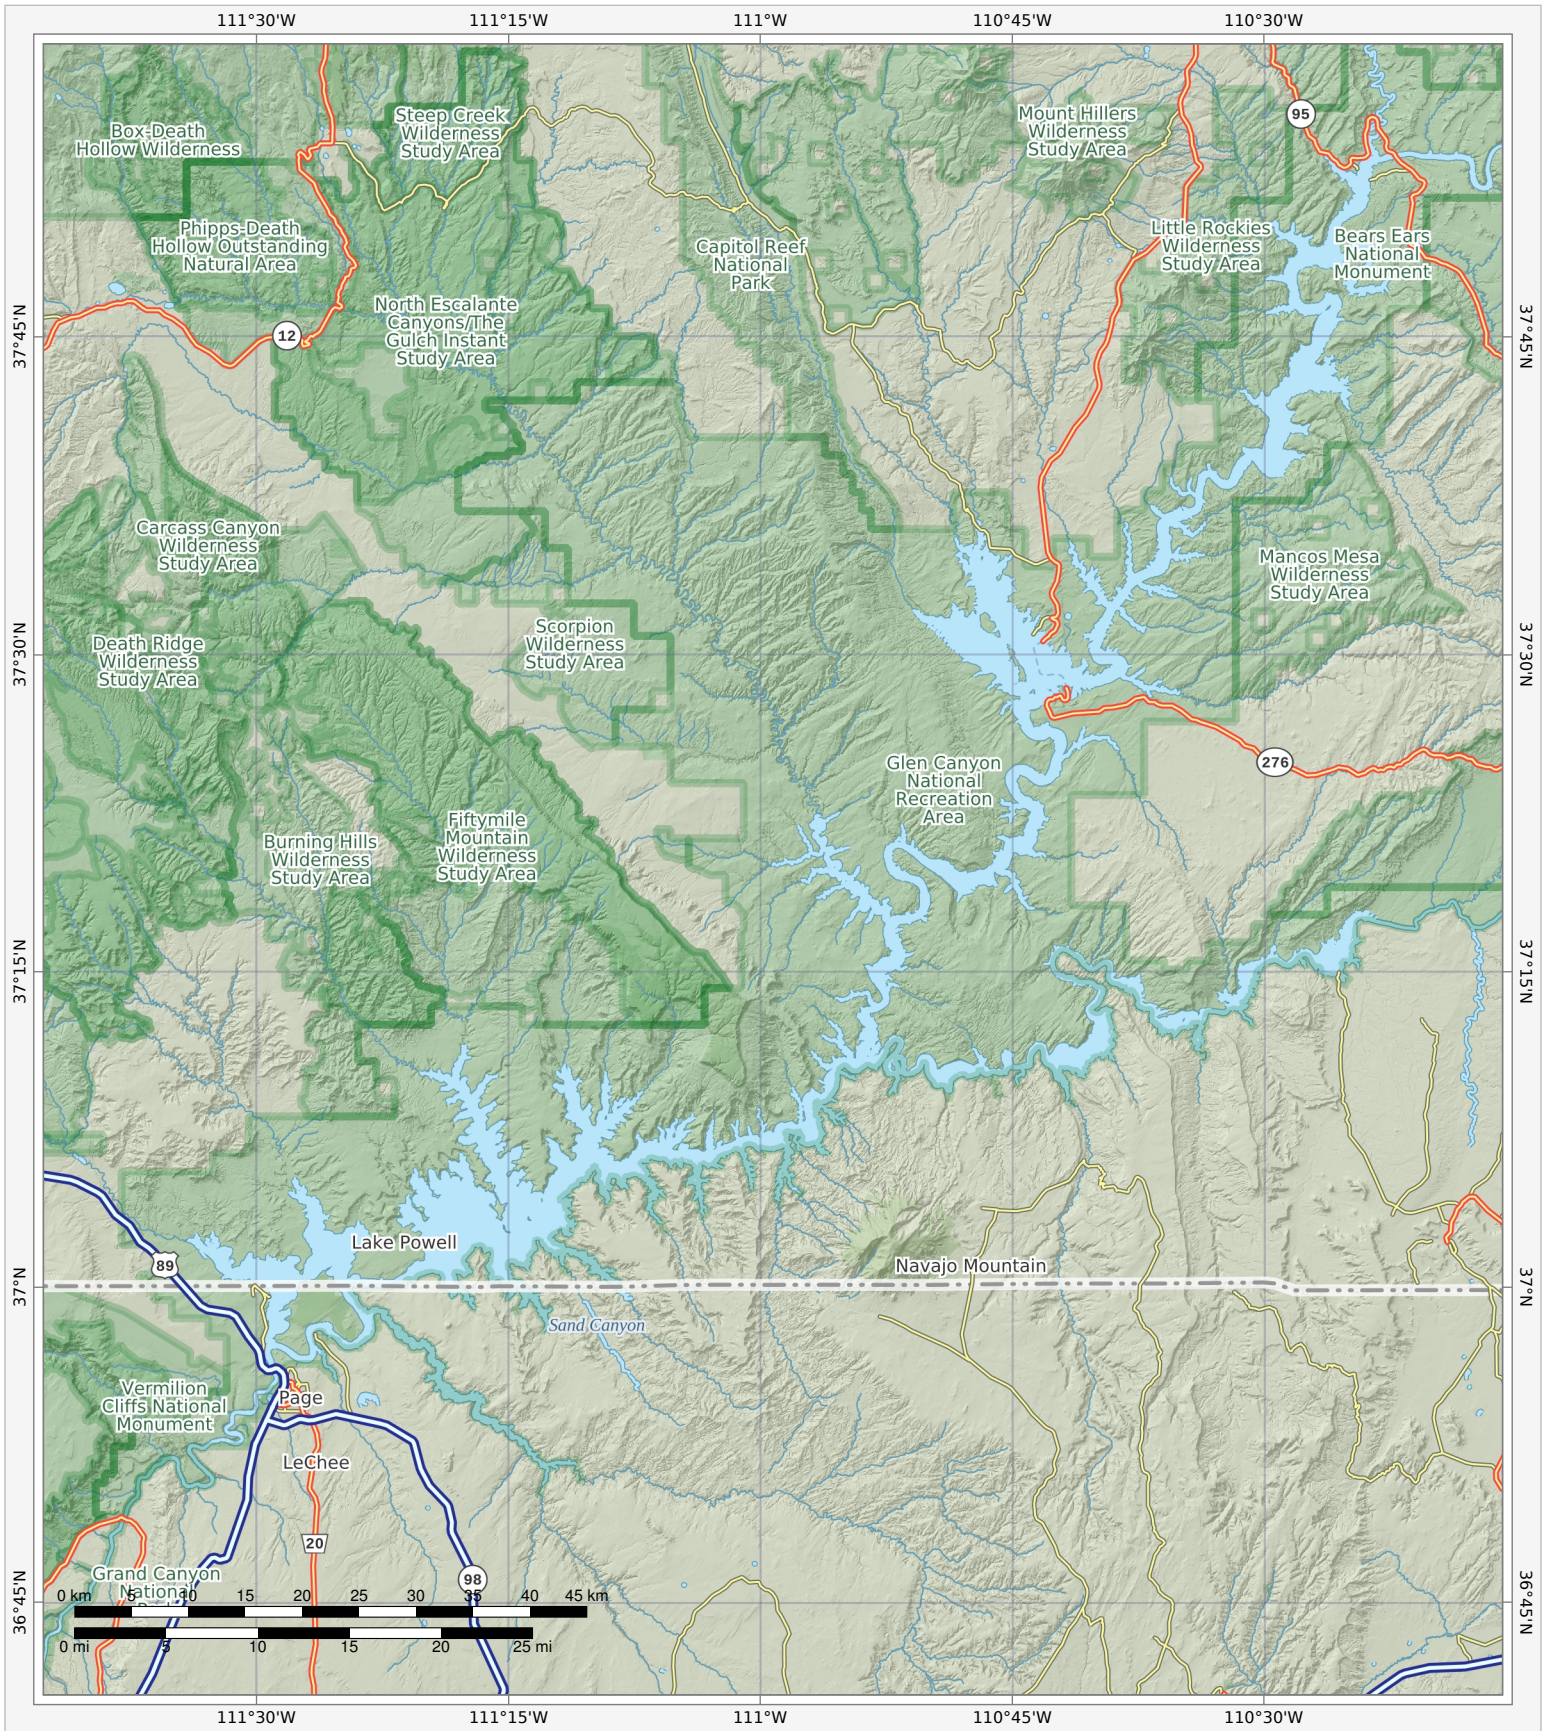

Glen Canyon National Recreation Area

Bottom Left: 111°42'22"W 36°40'39"N Top Right: 110°15'52"W 37°58'46"N
Ground Scale 1:665,000
Geographic Grid (WGS84)

Date of Production: May 2nd, 2023

© 2022 MapSherpa. All rights reserved.
Use of this map and its contents are governed by the MapSherpa
Terms and Conditions available at www.mapsherpa.com/terms
This map is not to be used for marine or air navigation.

Full data attribution: www.mapsherpa.com/data/terrain/terrain2022
Map Data: © OpenStreetMap contributors, NRCAN, GeoBase, National Atlas of the United States,
National Wetlands Inventory, U.S. Census Bureau, USGS, EROS Center, North American Atlas, geonames.org
We make every effort to ensure the accuracy of data in our publications, however, it is possible
that errors may be present. While we sincerely regret any inconvenience this may cause you,
we cannot accept responsibility for any damages that may arise from using this publication.