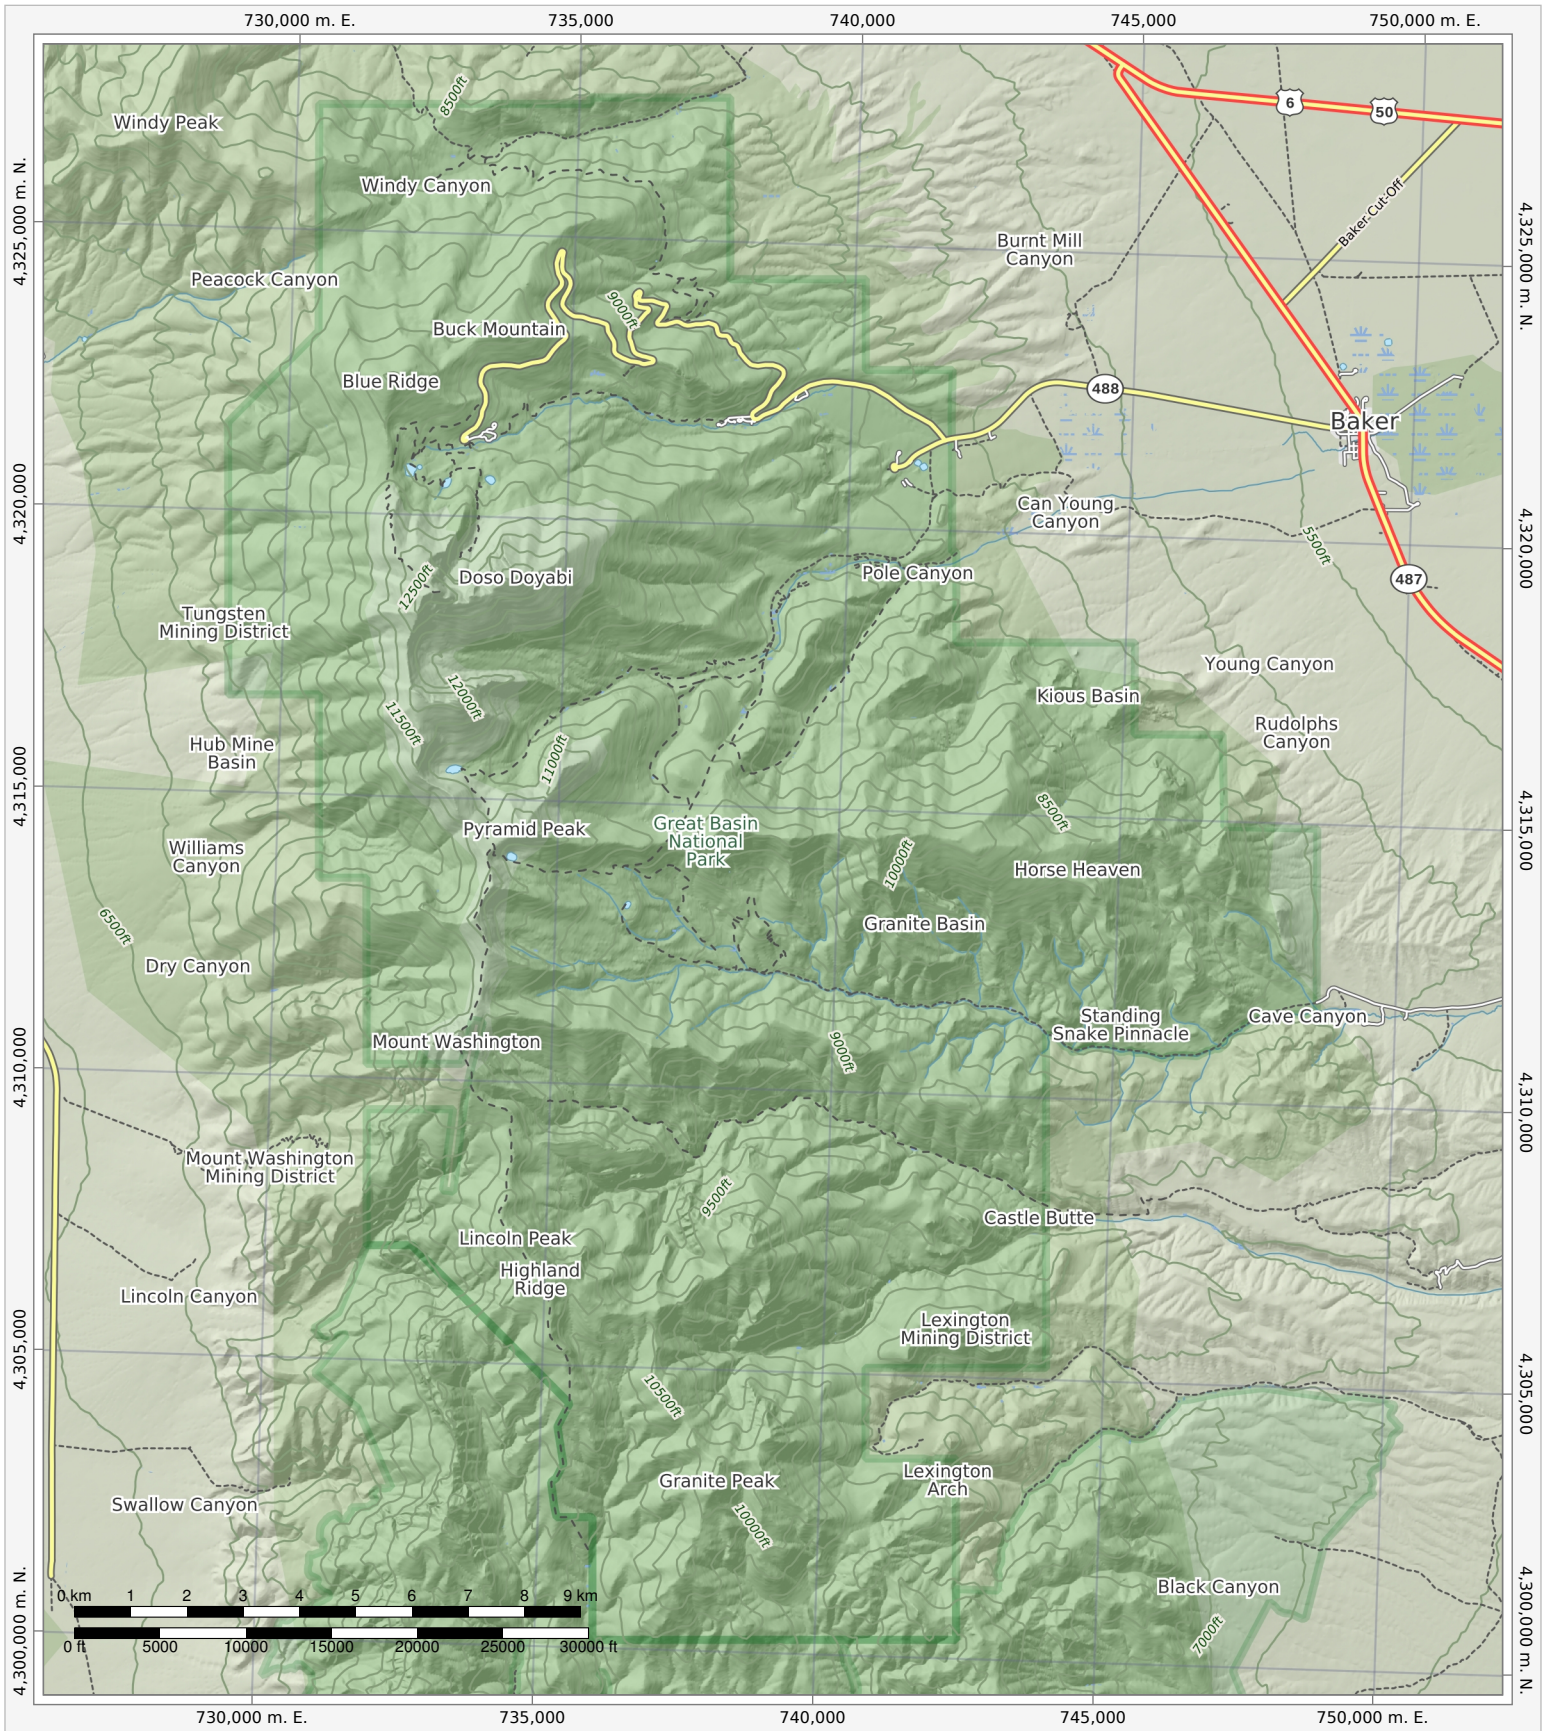

# Great Basin National Park

Bottom Left: 114°23'39"W 38°48'35"N Top Right: 114°5'40"W 39°4'24"N  
Ground Scale 1:135,000  
UTM Grid (WGS84) Zone 11 North

Date of Production: May 17th, 2023

© 2022 MapSherpa. All rights reserved.  
Use of this map and its contents are governed by the MapSherpa  
Terms and Conditions available at [www.mapsherpa.com/terms](http://www.mapsherpa.com/terms)  
This map is not to be used for marine or air navigation.

Full data attribution: [www.mapsherpa.com/data/terrain/terrain2022](http://www.mapsherpa.com/data/terrain/terrain2022)  
Map Data: © OpenStreetMap contributors, NRCAN, GeoBase, National Atlas of the United States,  
National Wetlands Inventory, U.S. Census Bureau, USGS, EROS Center, North American Atlas, geonames.org  
We make every effort to ensure the accuracy of data in our publications, however, it is possible  
that errors may be present. While we sincerely regret any inconvenience this may cause you,  
we cannot accept responsibility for any damages that may arise from using this publication.