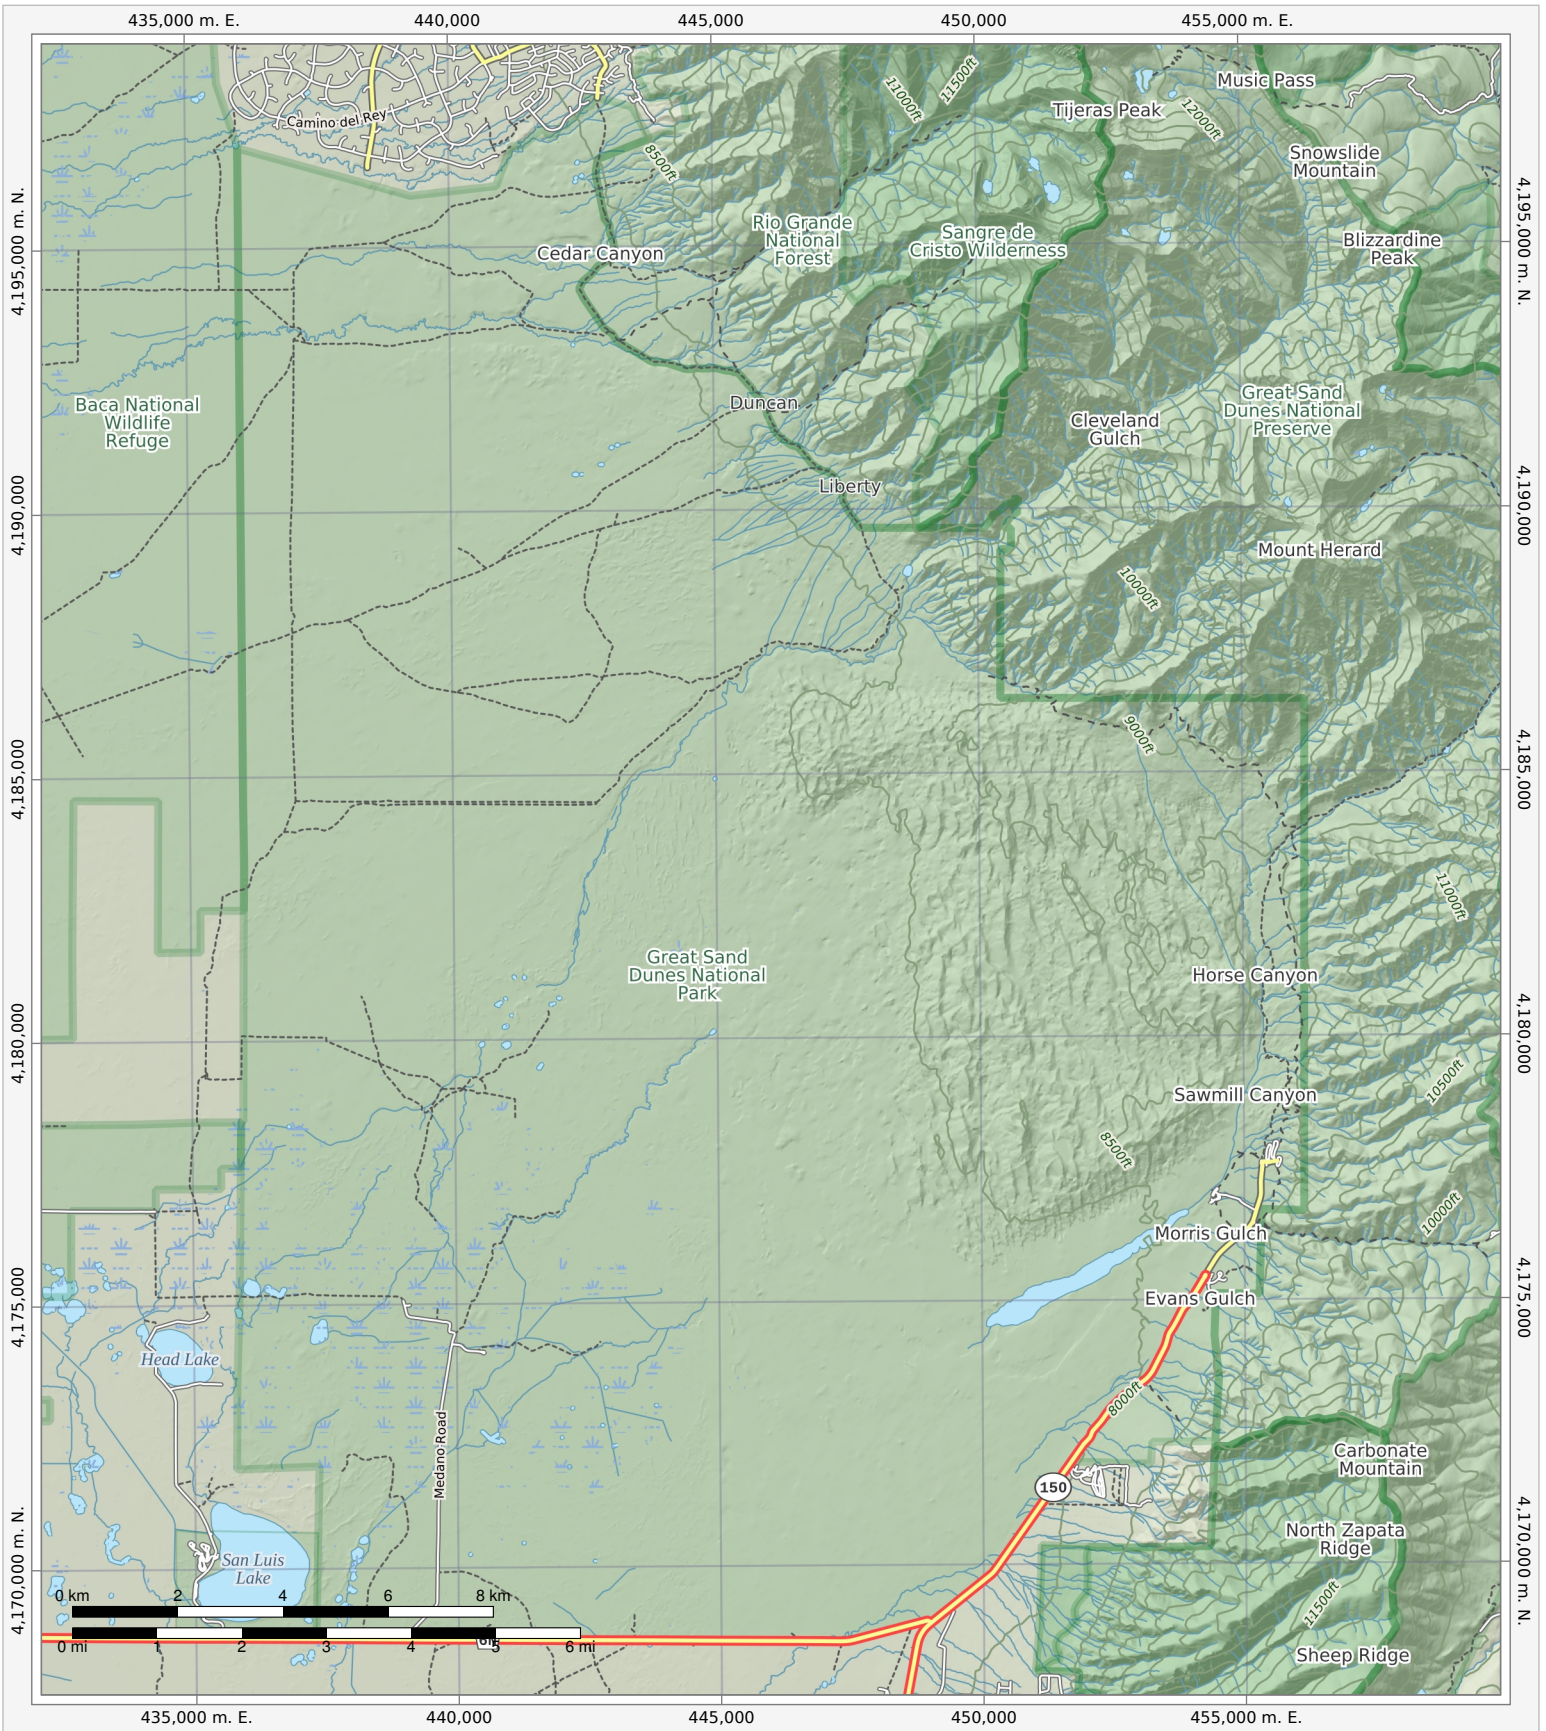

Great Sand Dunes National Park

Bottom Left: 105°46'14"W 37°39'13"N Top Right: 105°27'20"W 37°56'7"N
Ground Scale 1:145,000
UTM Grid (WGS84) Zone 13 North

Date of Production: May 17th, 2023

© 2022 MapSherpa. All rights reserved.
Use of this map and its contents are governed by the MapSherpa
Terms and Conditions available at www.mapsherpa.com/terms
This map is not to be used for marine or air navigation.

Full data attribution: www.mapsherpa.com/data/terrain/terrain2022
Map Data: © OpenStreetMap contributors, NRCAN, GeoBase, National Atlas of the United States,
National Wetlands Inventory, U.S. Census Bureau, USGS, EROS Center, North American Atlas, geonames.org
We make every effort to ensure the accuracy of data in our publications, however, it is possible
that errors may be present. While we sincerely regret any inconvenience this may cause you,
we cannot accept responsibility for any damages that may arise from using this publication.