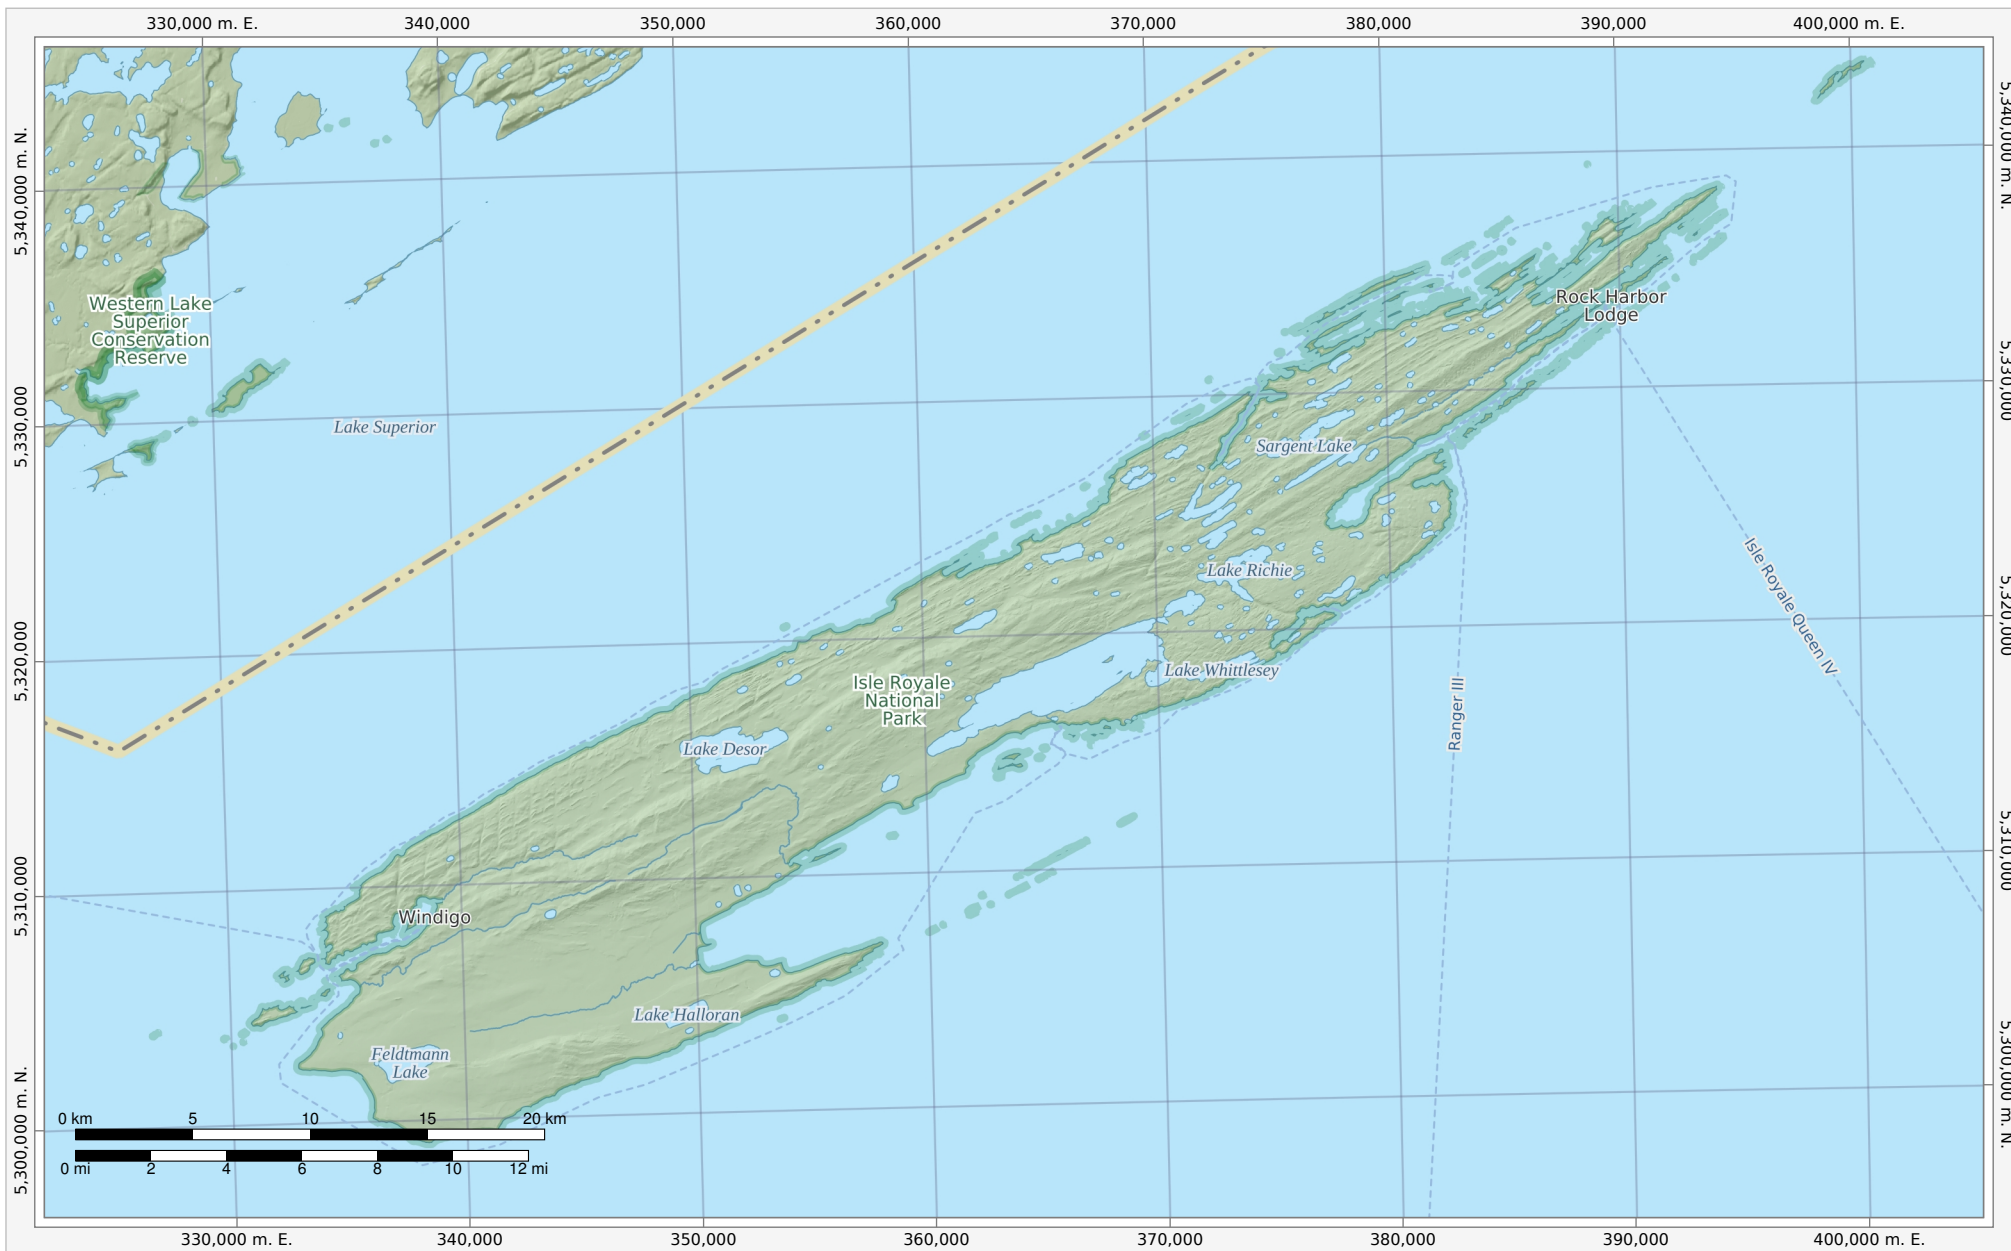

# Isle Royale National Park

Bottom Left: 89°22'49"W 47°47'45"N Top Right: 88°16'15"W 48°14'38"N  
 Ground Scale 1:320,000  
 UTM Grid (WGS84) Zone 16 North

Date of Production: May 2nd, 2023

© 2022 MapSherpa. All rights reserved.  
 Use of this map and its contents are governed by the MapSherpa  
 Terms and Conditions available at [www.mapsherpa.com/terms](http://www.mapsherpa.com/terms)

This map is not to be used for marine or air navigation.

Full data attribution: [www.mapsherpa.com/data/terrain/terrain2022](http://www.mapsherpa.com/data/terrain/terrain2022)  
 Map Data: © OpenStreetMap contributors, NRCAN, GeoBase, National Atlas of the United States, National Wetlands Inventory, U.S. Census Bureau, USGS, EROS Center, North American Atlas, geonames.org