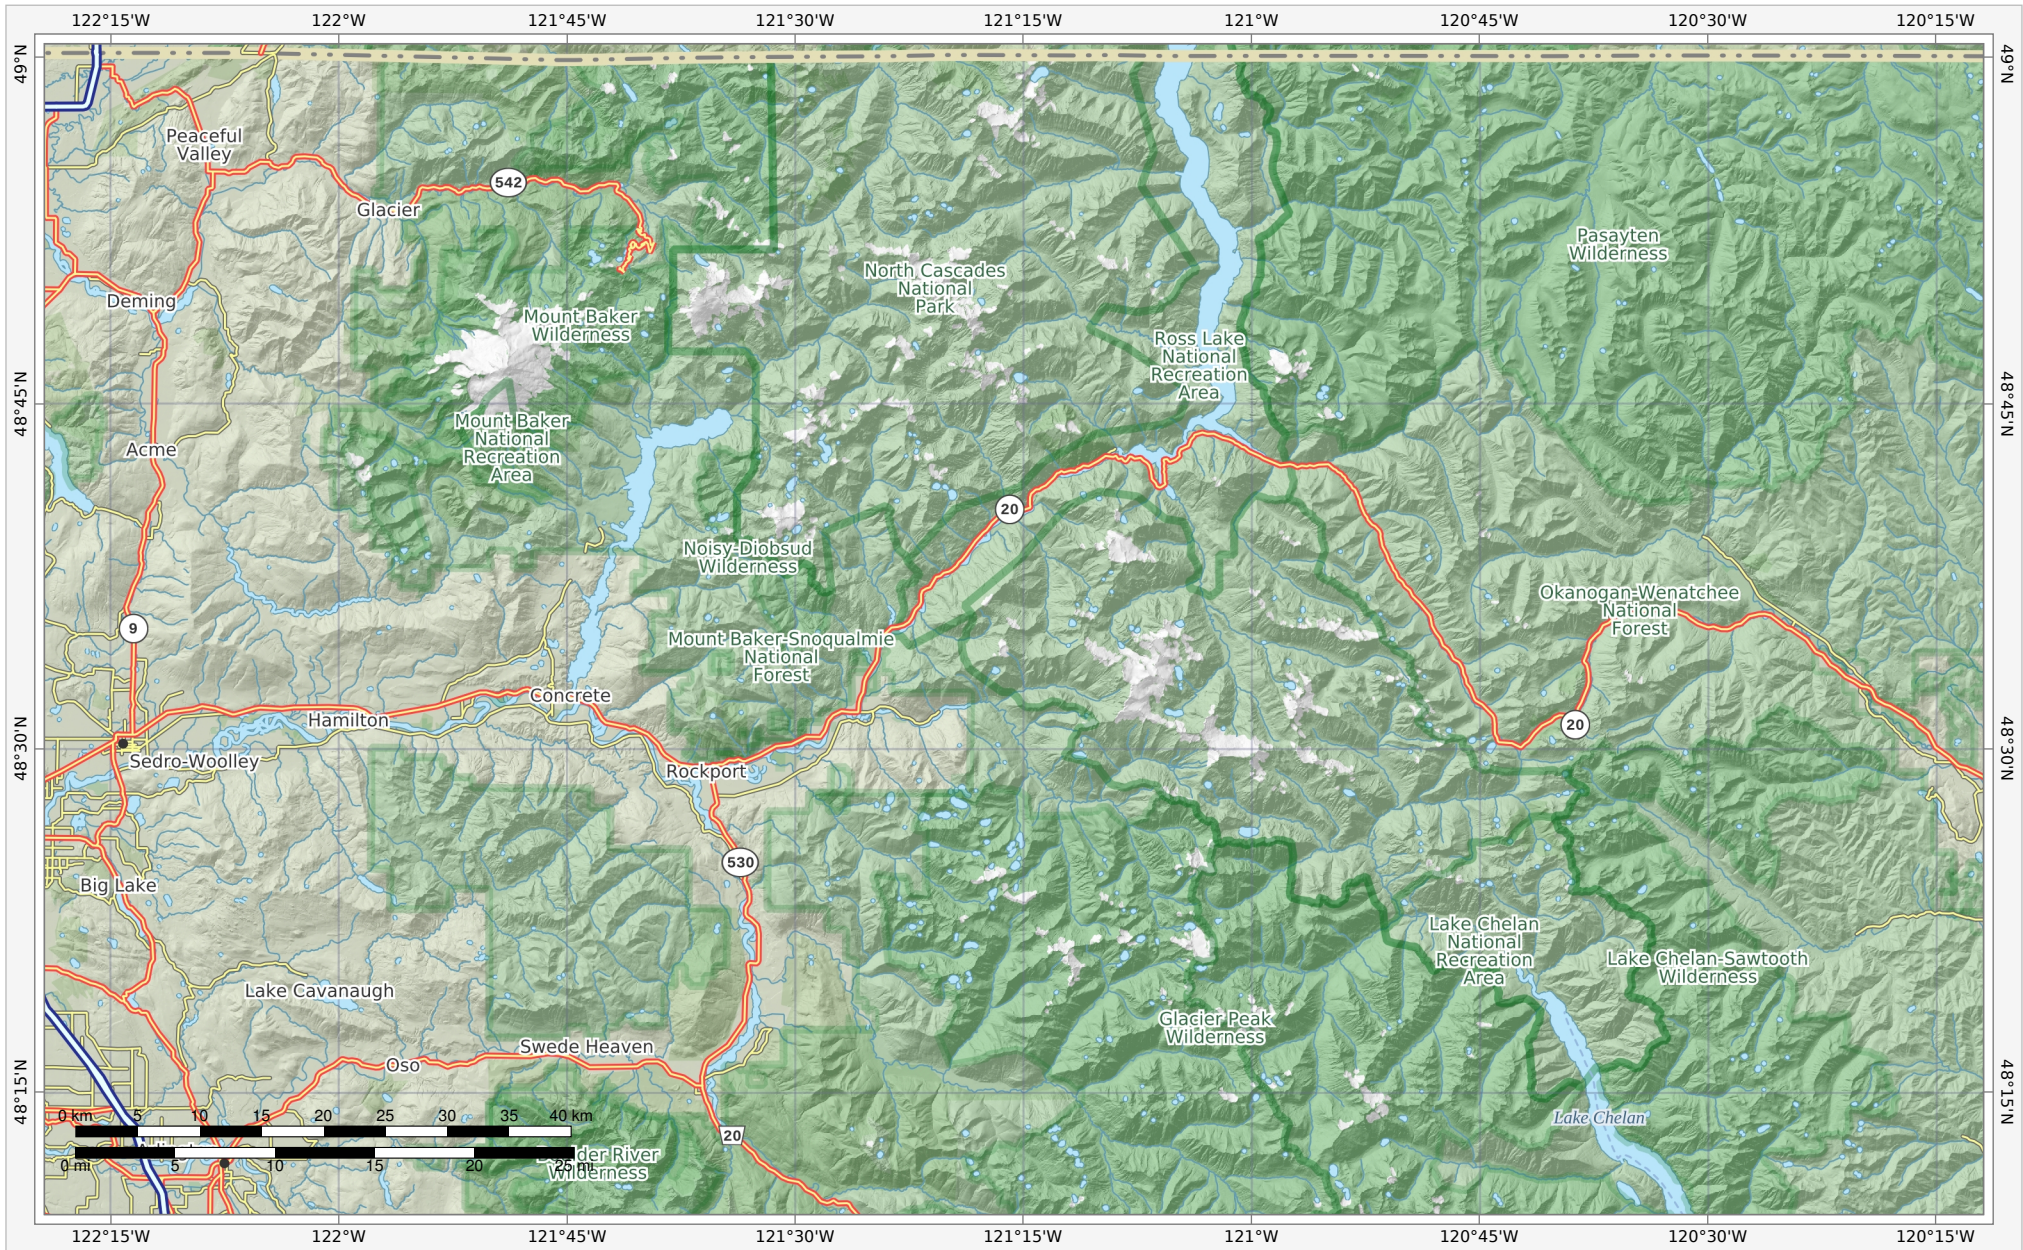

North Cascades National Park

Bottom Left: 122°19'22"W 48°9'41"N Top Right: 120°11'56"W 49°0'34"N
Ground Scale 1:610,000
Geographic Grid (WGS84)

© 2022 MapSherpa. All rights reserved.
Use of this map and its contents are governed by the MapSherpa
Terms and Conditions available at www.mapsherpa.com/terms

This map is not to be used for marine or air navigation.

Approximate
Mean
Declination
15°19'18"
Annual Change
0°5'30"W

Graphic provides direction of Approximate
Mean Declination for center of map

Date of Production: May 2nd, 2023

Full data attribution: www.mapsherpa.com/data/terrain/terrain2022
Map Data: © OpenStreetMap contributors, NRCAN, GeoBase, National Atlas of the United States,
National Wetlands Inventory, U.S. Census Bureau, USGS, EROS Center, North American Atlas, geonames.org
We make every effort to ensure the accuracy of data in our publications, however, it is possible
that errors may be present. While we sincerely regret any inconvenience this may cause you,
we cannot accept responsibility for any damages that may arise from using this publication.