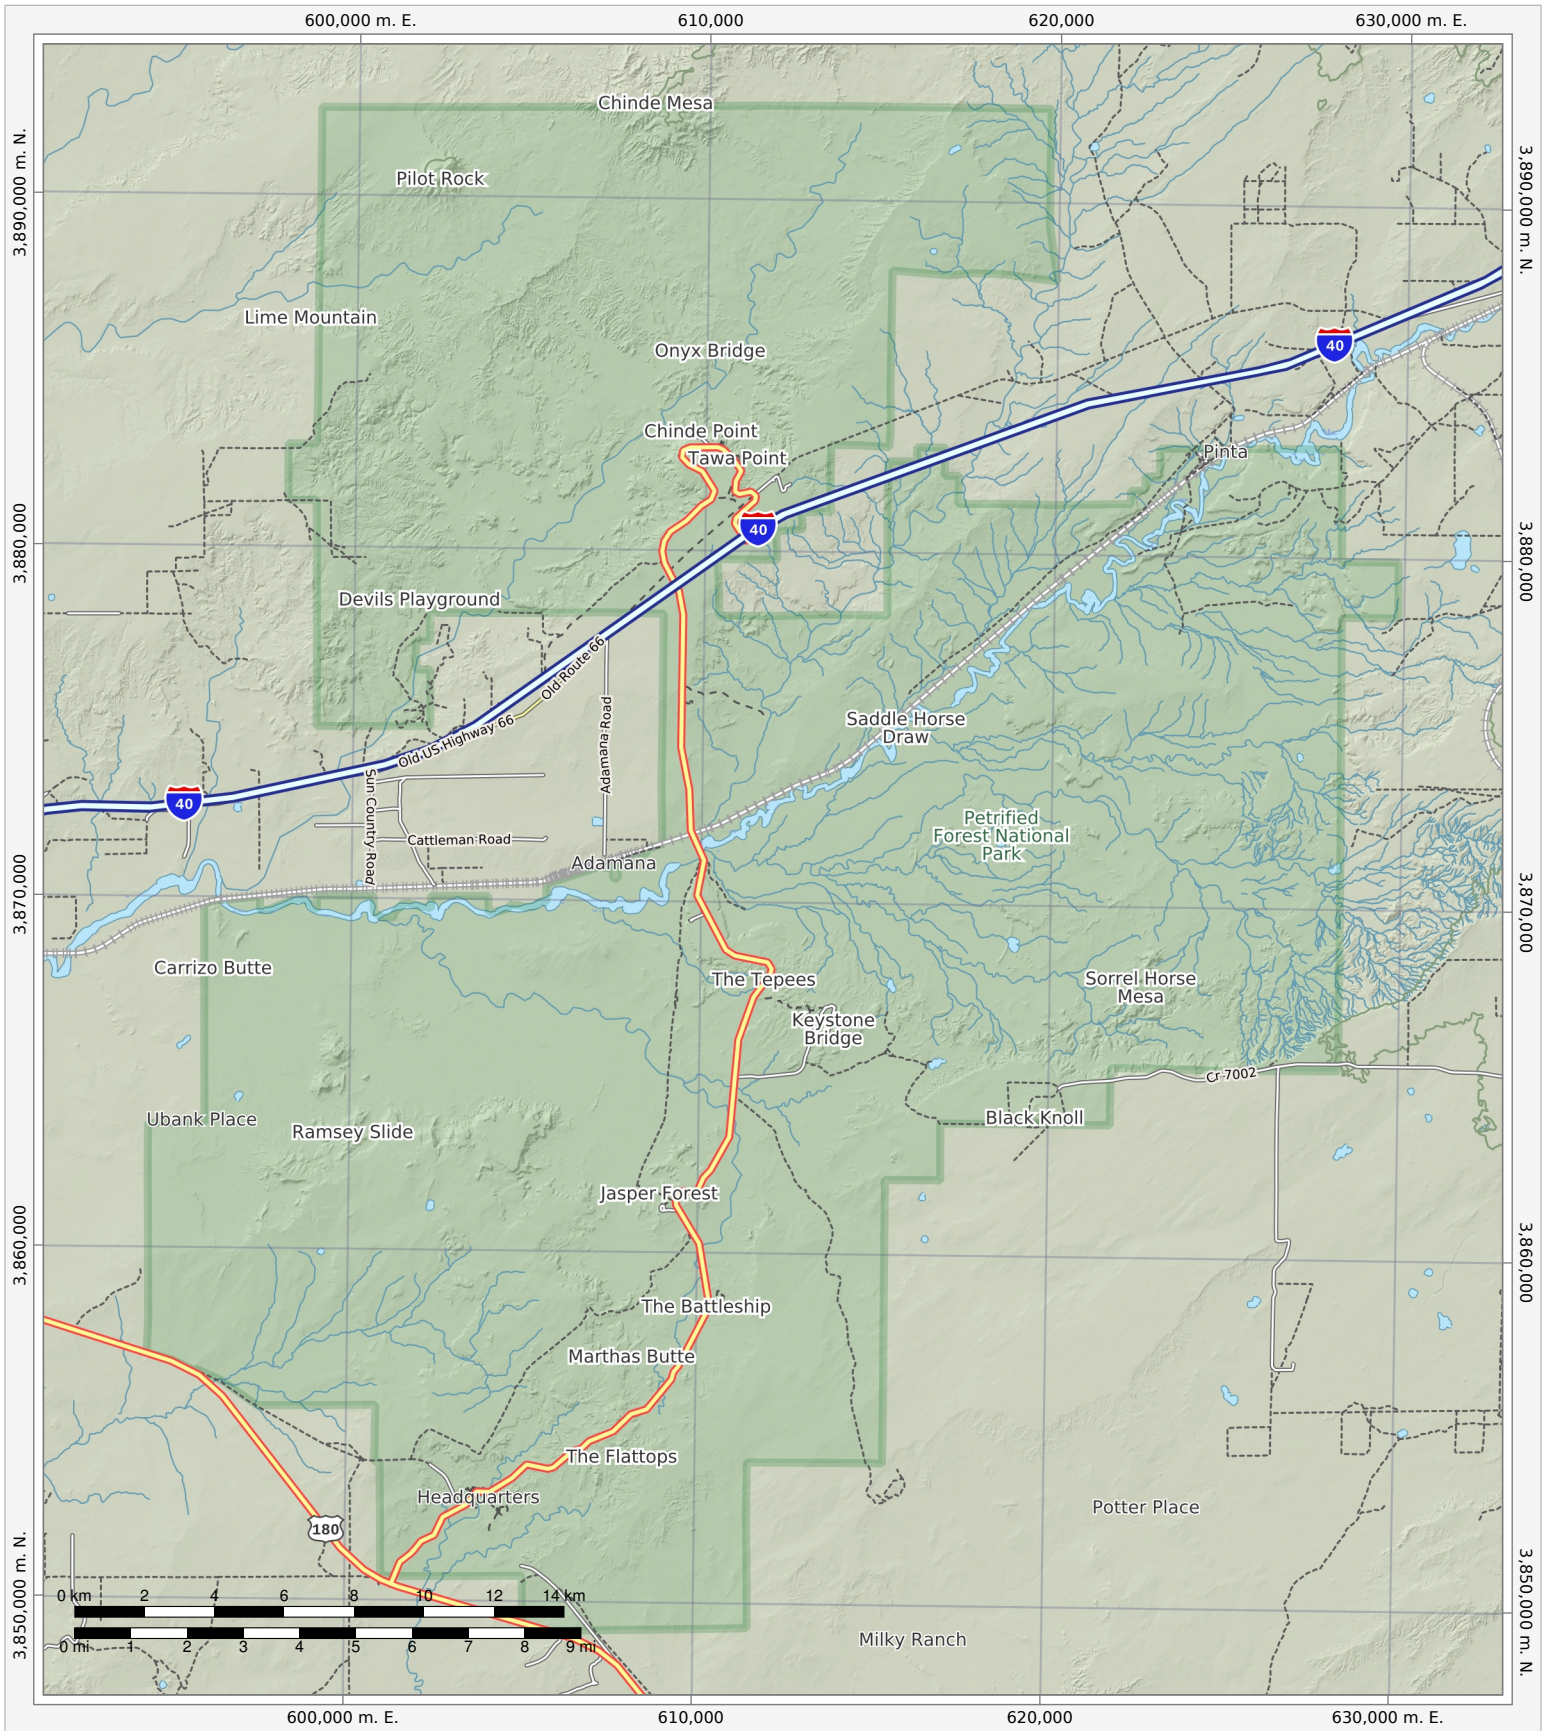

Petrified Forest National Park

Bottom Left: 110°0'5"W 34°45'46"N Top Right: 109°32'38"W 35°11'12"N
Ground Scale 1:215,000
UTM Grid (WGS84) Zone 12 North

Date of Production: May 17th, 2023

© 2022 MapSherpa. All rights reserved.
Use of this map and its contents are governed by the MapSherpa
Terms and Conditions available at www.mapsherpa.com/terms
This map is not to be used for marine or air navigation.

Full data attribution: www.mapsherpa.com/data/terrain/terrain2022
Map Data: © OpenStreetMap contributors, NRCAN, GeoBase, National Atlas of the United States,
National Wetlands Inventory, U.S. Census Bureau, USGS, EROS Center, North American Atlas, geonames.org
We make every effort to ensure the accuracy of data in our publications, however, it is possible
that errors may be present. While we sincerely regret any inconvenience this may cause you,
we cannot accept responsibility for any damages that may arise from using this publication.