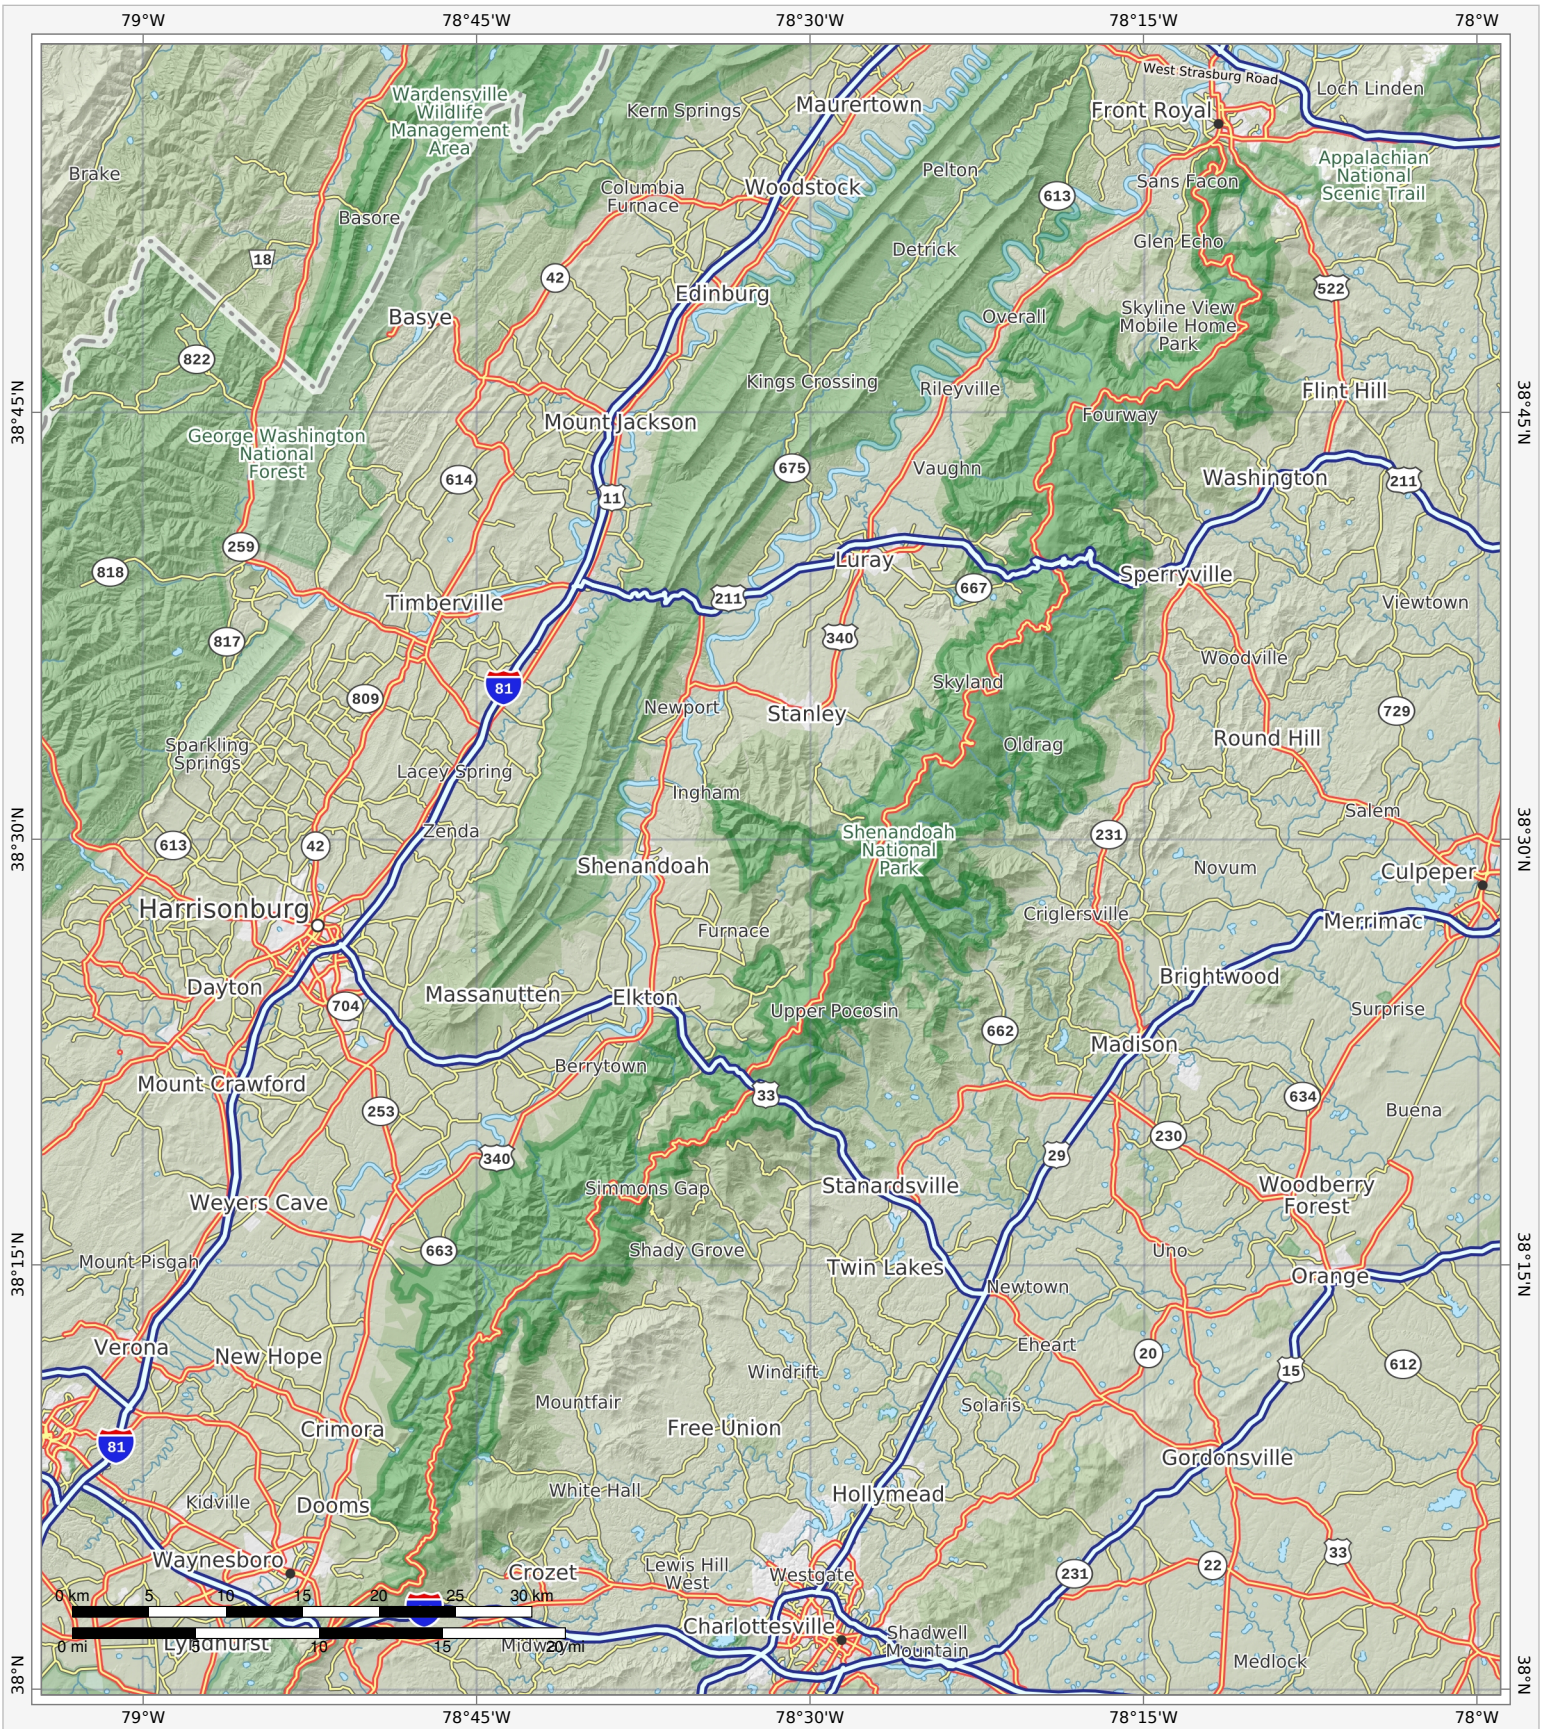

Shenandoah National Park

Bottom Left: 79°4'34"W 37°59'50"N Top Right: 77°59'W 38°57'55"N
Ground Scale 1:495,000
Geographic Grid (WGS84)

Date of Production: May 2nd, 2023

© 2022 MapSherpa. All rights reserved.
Use of this map and its contents are governed by the MapSherpa
Terms and Conditions available at www.mapsherpa.com/terms
This map is not to be used for marine or air navigation.

Full data attribution: www.mapsherpa.com/data/terrain/terrain2022
Map Data: © OpenStreetMap contributors, NRCAn, GeoBase, National Atlas of the United States,
National Wetlands Inventory, U.S. Census Bureau, USGS, EROS Center, North American Atlas, geonames.org
We make every effort to ensure the accuracy of data in our publications, however, it is possible
that errors may be present. While we sincerely regret any inconvenience this may cause you,
we cannot accept responsibility for any damages that may arise from using this publication.