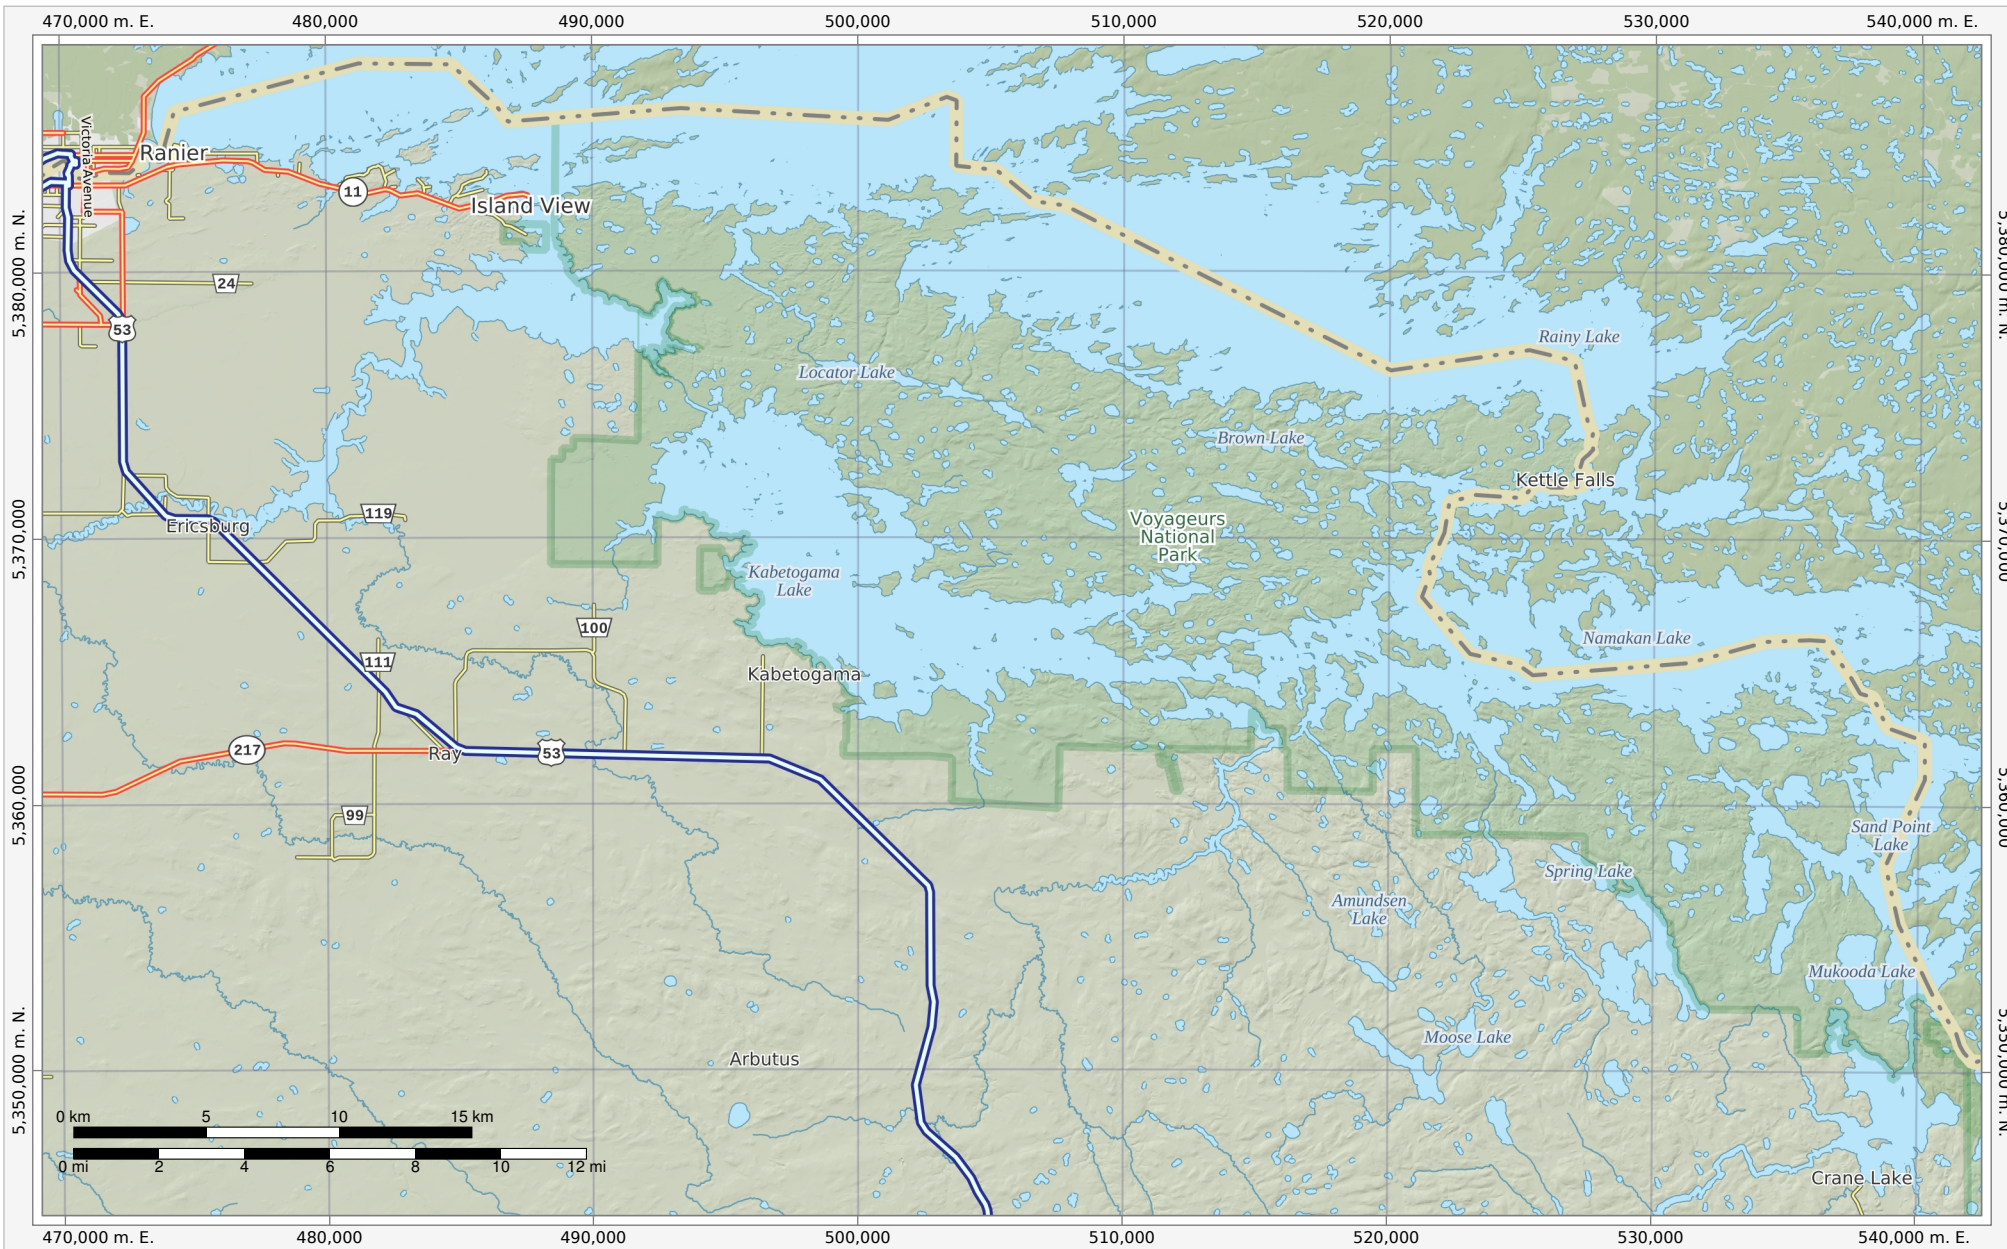

Voyageurs National Park

Bottom Left: 93°24'57"W 48°15'13"N Top Right: 92°25'40"W 48°38'58"N
 Ground Scale 1:285,000
 UTM Grid (WGS84) Zone 15 North

Date of Production: May 2nd, 2023

© 2022 MapSherpa. All rights reserved.
 Use of this map and its contents are governed by the MapSherpa
 Terms and Conditions available at www.mapsherpa.com/terms

This map is not to be used for marine or air navigation.

Graphic provides direction of Approximate Mean Declination for center of map

Full data attribution: www.mapsherpa.com/data/terrain/terrain2022
 Map Data: © OpenStreetMap contributors, NRCAN, GeoBase, National Atlas of the United States, National Wetlands Inventory, U.S. Census Bureau, USGS, EROS Center, North American Atlas, geonames.org